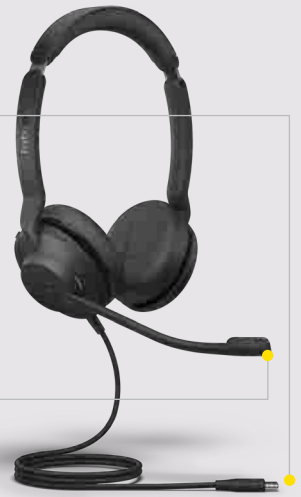

Instant 'do not disturb' sign.

The Evolve2 30 automatically knows when you need peace and quiet, with an integrated busylight that turns on automatically when you're on a call. You can also turn it on manually to signal 'do not disturb' mode.

Future-proof tech that gets better with age.

Upgradeable platform that will add even more value to your investment, with future firmware upgrades through Jabra Xpress.

¹ Based on Jabra calculations, compared to Evolve 30.

HOW TO START

Plug the Jabra Evolve2 30 into either a USB-A or USB-C port on your computer (depending on the USB variant of the headset).

Position the microphone near your mouth.

HOW TO USE

Press x1

Press and hold for 1 sec