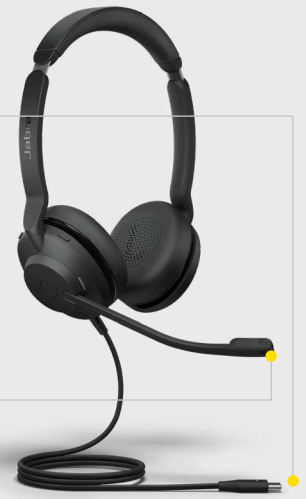

Instant 'do not disturb' sign.

The Evolve2 30 automatically knows when you need peace and quiet, with an integrated busylight that turns on automatically when you're on a call. You can also turn it on manually to signal 'do not disturb' mode.

Future-proof tech that gets better with age.

Upgradeable platform that will add even more value to your investment, with future firmware upgrades through Jabra Xpress.

¹ Based on Jabra calculations, compared to Evolve 30.
* Microsoft Teams variant only.

HOW TO START

Plug the Jabra Evolve2 30 into either a USB-A or USB-C port on your computer (depending on the USB variant of the headset).

Position the microphone near your mouth.

HOW TO USE

🔊+ Press x1

⏩ Press and hold for 1 sec