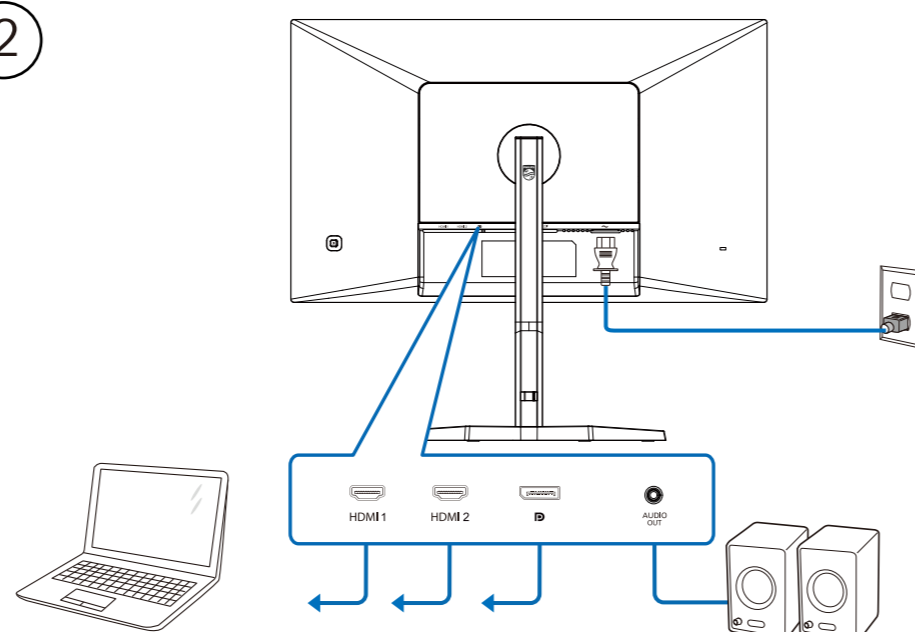

▲ CAUTION: Place the monitor face down on a smooth surface. Pay attention not to scratch or damage the screen.

②