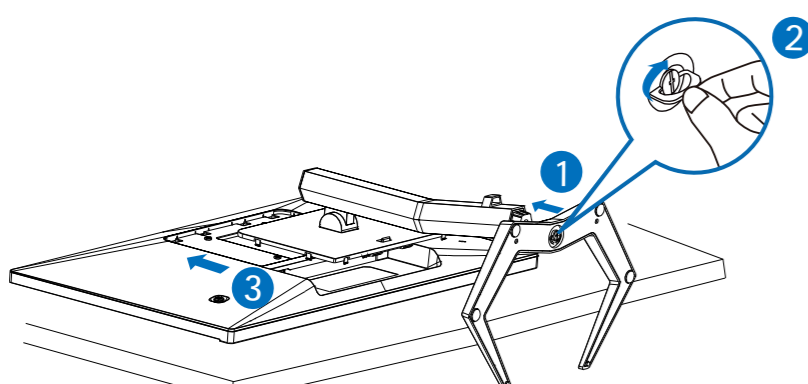

27M1N3200ZS/27M1N3200VS/27M1N3200VL