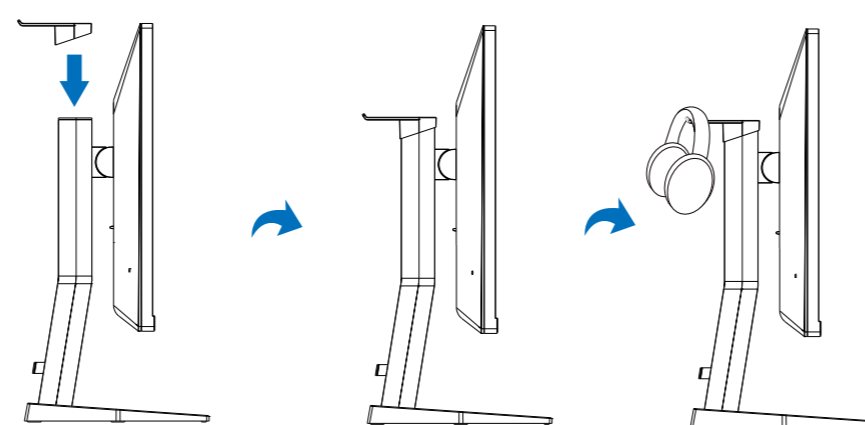

Earphone-Hang