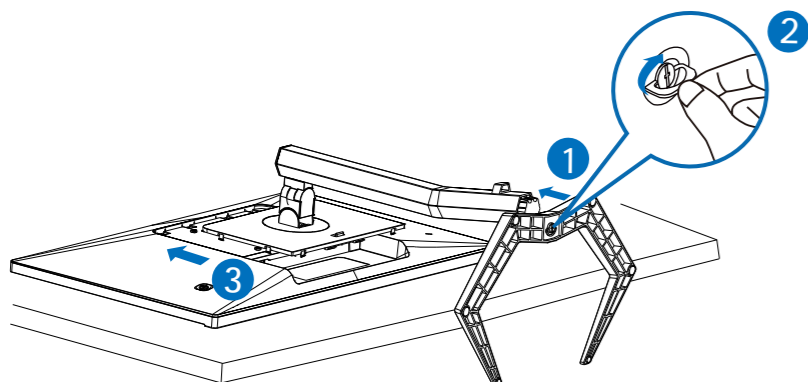

27M1N3200VS
27M1N3200VL
27M1N3200ZS

Power

27M1N3200Z
27M1N3200ZA
27M1N3200V
27M1N3200VA

*HDMI

*Earphone-Hang

*DP

*Different according to region
Display design may differ from that illustrated

① 27M1N3200Z/27M1N3200ZA/27M1N3200V/27M1N3200VA