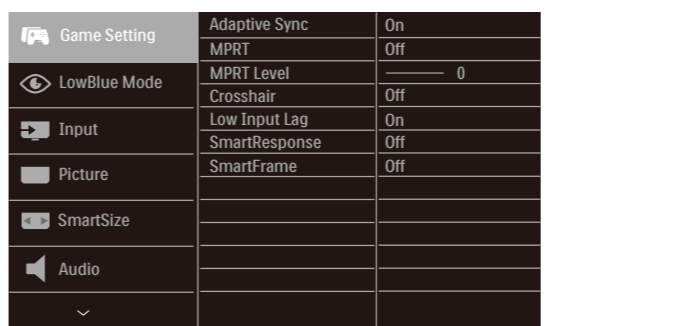

④ 27M1N3200Z/27M1N3200ZA/27M1N3200V/27M1N3200VA

27M1N3200ZS/27M1N3200VS/27M1N3200VL

Register your product and get support at www.philips.com/support

Energy Labelling

Printed in China

H41G785481308B

Version: 27M1N3200Q1T
2021 © TOP Victory Investments Ltd. All rights reserved.

Specifications are subject to change without notice.

www.evnia.philips

EVNIA

Quick start

27M1N3200Z
27M1N3200ZA
27M1N3200ZS
27M1N3200V
27M1N3200VA
27M1N3200VS
27M1N3200VL

Register your product and get support at www.philips.com/welcome

PHILIPS

Contents

27M1N3200VS
27M1N3200VL
27M1N3200ZS

Power

27M1N3200Z
27M1N3200ZA
27M1N3200V
27M1N3200VA

*HDMI

*Earphone-Hang

*DP

*Different according to region
Display design may differ from that illustrated

① 27M1N3200Z/27M1N3200ZA/27M1N3200V/27M1N3200VA

27M1N3200ZS/27M1N3200VS/27M1N3200VL

▲ CAUTION: Place the monitor face down on a smooth surface. Pay attention not to scratch or damage the screen.

②

Earphone-Hang

③

Game Setting	Adaptive Sync	On
	MPRT	Off
LowBlue Mode	MPRT Level	0
	Crosshair	Off
Input	Low Input Lag	On
	SmartResponse	Off
Picture	SmartFrame	Off
SmartSize		
Audio		

Game Setting	Adaptive Sync	On
	MPRT	Off
LowBlue Mode	MPRT Level	0
	Crosshair	Off
Input	Low Input Lag	On
	SmartResponse	Off
Picture	SmartFrame	Off
SmartSize		
Audio		

Game Setting	Adaptive Sync	On
	MPRT	Off
LowBlue Mode	MPRT Level	0
	Crosshair	Off
Input	Low Input Lag	On
	SmartResponse	Off
Picture	SmartFrame	Off
SmartSize		
Audio		

Game Setting	Adaptive Sync	On
	MPRT	Off
LowBlue Mode	MPRT Level	0
	Crosshair	Off
Input	Low Input Lag	On
	SmartResponse	Off
Picture	SmartFrame	Off
SmartSize		
Audio		

Game Setting	Adaptive Sync	On
	MPRT	Off
LowBlue Mode	MPRT Level	0
	Crosshair	Off
Input	Low Input Lag	On
	SmartResponse	Off
Picture	SmartFrame	Off
SmartSize		
Audio