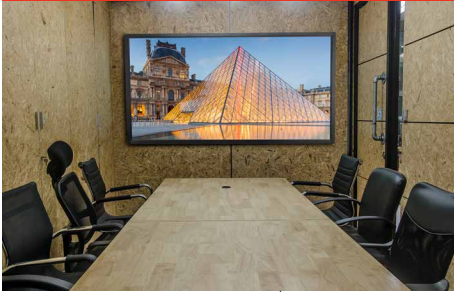

SF680(P)

Mounting Pattern
1100 x 650mm
(43.29" x 25.59")

Max Load
350lb
(158kg)

SMARTMOUNT

Universal Flat Wall Mount

FOR 60" TO 98" DISPLAYS*

Peerless-AV's SmartMount® Universal Flat Wall Mount delivers an ultra-slim profile designed to hold large displays up to 350lb. Installation and maintenance are made easy with the SF680's robust feature set. Auto-latching adaptor rails automatically secure the display without the use of a tool. The mount's built-in kickstand holds the display safely from the wall during cable routing, while the open wall plate allows for increased electrical and cable management options. Horizontal and vertical display adjustment allow for quick re-tuning of the mounted display.

- Universal mounts displays with mounting patterns up to 1100 x 650mm (43.29" W x 25.59" H)
- Low-profile design holds display only 1.73" (44mm) from the wall
- Easy hang wall plate allows a bolt to be pre-installed to ease wall plate installation
- Lateral display adjustment up to 19.25" (489mm)
- 1" of post-installation vertical adjustment provides flexibility in the installation
- Includes fastener pack with all necessary mounting and display attachment hardware (including M10)
- For mounts requiring theft resistant hardware, installed with security tool (included), please purchase SF680
- For mounts requiring standard hardware, installed with a Philips screwdriver, please purchase SF680P