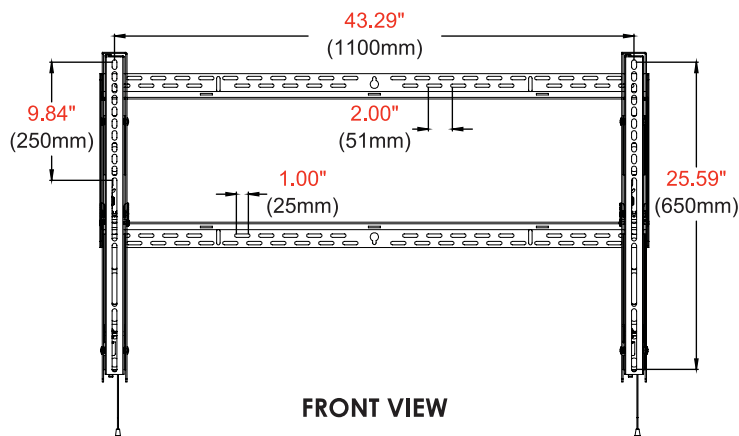

SF680P	SmartMount® Universal Flat Wall Mount for 60" to 98" Displays - Standard Models
SF680	SmartMount® Universal Flat Wall Mount for 60" to 98" Displays - Security Models

Product Specifications

	DIMENSIONS (W x H x D)	PRODUCT WEIGHT	LOAD CAPACITY	FINISH	AVAILABLE COLORS
SF680(P)	45.75" x 27.48" x 1.73" (1162 x 698 x 44mm)	17.30lb (7.8kg)	350lb (158kg)	Scratch Resistant Fused Epoxy	Semi-Gloss Black

Package Specifications

	PACKAGE SIZE (W x H x D)	PACKAGE SHIP WEIGHT	PACKAGE UPC CODE	PACKAGE CONTENTS	UNITS IN PACKAGE
SF680(P)	46.70" x 2.30" x 15.40" (1185 x 58 x 390mm)	20.30lb (9.21kg)	SF680: 735029242239 SF680P: 735029242246	Wall Mount, Wall and Display Installation Hardware, Installation Instructions	1

Accessories

- ACC615: 6-pack Metal Stud Fastener Kit
- ACC309: Video Conference Shelf
- ACC-UCM: Universal AV Component Mount
- ESHV models: AV Wall Shelves
- IBA4-W: Easy Mount Recessed Low Voltage Cable Plate

All dimensions = inch (mm)

Architect Specifications

The SmartMount® Universal Flat Wall Mount shall be a Peerless-AV model SF680(P) and shall be located where indicated on the plans. Assembly and installation shall be done according to instructions provided by the manufacturer.

Visit peerless-av.com to see the complete line of AV solutions from Peerless-AV, including outdoor displays, kiosks, digital audio, display mounts, projector mounts, carts/stands, and a full assortment of accessories.

Peerless-AV
2300 White Oak Circle
Aurora, IL 60502 USA
(800) 865-2112
(630) 375-5100
Fax: (800) 359-6500

Peerless-AV EMEA
Unit 3 Watford Interchange
Colonial Way, Watford
Herts, WD24 4WP
United Kingdom
+44 (0) 1923 200100
Fax: +44 (0) 1923 200101

Peerless-AV Latin America
Av. de las Industrias 413
Parque Industrial Escobedo
General Escobedo, N.L.,
México, 66062
+52 (81) 8384-8300
Fax: +52 (81) 8384-8360