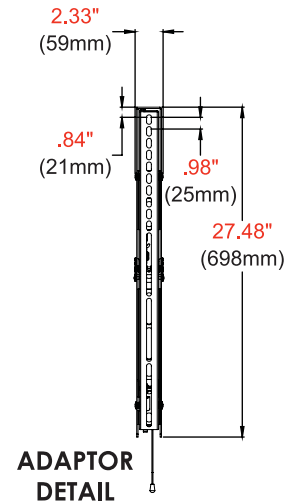

SF680P	SmartMount® Universal Flat Wall Mount for 60" to 98" Displays - Standard Models
SF680	SmartMount® Universal Flat Wall Mount for 60" to 98" Displays - Security Models

Product Specifications

	DIMENSIONS (W x H x D)	PRODUCT WEIGHT	LOAD CAPACITY	FINISH	AVAILABLE COLORS
SF680(P)	45.75" x 27.48" x 1.73" (1162 x 698 x 44mm)	17.30lb (7.8kg)	350lb (158kg)	Scratch Resistant Fused Epoxy	Semi-Gloss Black

Package Specifications

	PACKAGE SIZE (W x H x D)	PACKAGE SHIP WEIGHT	PACKAGE UPC CODE	PACKAGE CONTENTS	UNITS IN PACKAGE
SF680(P)	46.70" x 2.30" x 15.40" (1185 x 58 x 390mm)	20.30lb (9.21kg)	SF680: 735029242239 SF680P: 735029242246	Wall Mount, Wall and Display Installation Hardware, Installation Instructions	1

Accessories

- ACC615: 6-pack Metal Stud Fastener Kit
- ACC309: Video Conference Shelf
- ACC-UCM: Universal AV Component Mount
- ESHV models: AV Wall Shelves
- IBA4-W: Easy Mount Recessed Low Voltage Cable Plate

All dimensions = inch (mm)

Architect Specifications

The SmartMount® Universal Flat Wall Mount shall be a Peerless-AV model SF680(P) and shall be located where indicated on the plans. Assembly and installation shall be done according to instructions provided by the manufacturer.

Visit peerless-av.com to see the complete line of AV solutions from Peerless-AV, including outdoor displays, kiosks, digital audio, display mounts, projector mounts, carts/stands, and a full assortment of accessories.

Peerless-AV
2300 White Oak Circle
Aurora, IL 60502 USA
(800) 865-2112
(630) 375-5100
Fax: (800) 359-6500

Peerless-AV EMEA
Unit 3 Watford Interchange
Colonial Way, Watford
Herts, WD24 4WP
United Kingdom
+44 (0) 1923 200100
Fax: +44 (0) 1923 200101

Peerless-AV Latin America
Av. de las Industrias 413
Parque Industrial Escobedo
General Escobedo, N.L.,
México, 66062
+52 (81) 8384-8300
Fax: +52 (81) 8384-8360