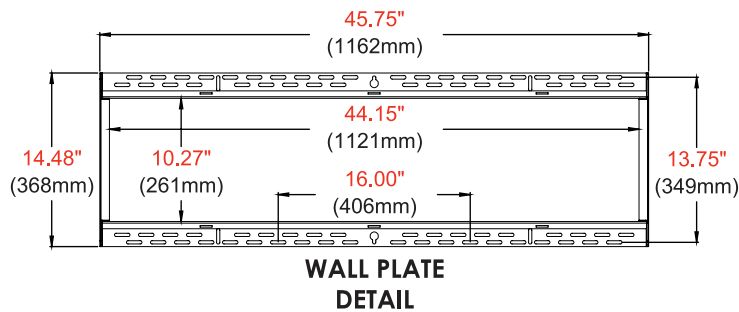

SF680P	SmartMount® Universal Flat Wall Mount for 60" to 98" Displays - Standard Models
SF680	SmartMount® Universal Flat Wall Mount for 60" to 98" Displays - Security Models

Product Specifications

	DIMENSIONS (W x H x D)	PRODUCT WEIGHT	LOAD CAPACITY	FINISH	AVAILABLE COLORS
SF680(P)	45.75" x 27.48" x 1.73" (1162 x 698 x 44mm)	17.30lb (7.8kg)	350lb (158kg)	Scratch Resistant Fused Epoxy	Semi-Gloss Black

Package Specifications

	PACKAGE SIZE (W x H x D)	PACKAGE SHIP WEIGHT	PACKAGE UPC CODE	PACKAGE CONTENTS	UNITS IN PACKAGE
SF680(P)	46.70" x 2.30" x 15.40" (1185 x 58 x 390mm)	20.30lb (9.21kg)	SF680: 735029242239 SF680P: 735029242246	Wall Mount, Wall and Display Installation Hardware, Installation Instructions	1

Accessories

- ACC615: 6-pack Metal Stud Fastener Kit
- ACC309: Video Conference Shelf
- ACC-UCM: Universal AV Component Mount
- ESHV models: AV Wall Shelves
- IBA4-W: Easy Mount Recessed Low Voltage Cable Plate

All dimensions = inch (mm)

Architect Specifications

The SmartMount® Universal Flat Wall Mount shall be a Peerless-AV model SF680(P) and shall be located where indicated on the plans. Assembly and installation shall be done according to instructions provided by the manufacturer.

Visit peerless-av.com to see the complete line of AV solutions from Peerless-AV, including outdoor displays, kiosks, digital audio, display mounts, projector mounts, carts/stands, and a full assortment of accessories.

Peerless-AV
2300 White Oak Circle
Aurora, IL 60502 USA
(800) 865-2112
(630) 375-5100
Fax: (800) 359-6500

Peerless-AV EMEA
Unit 3 Watford Interchange
Colonial Way, Watford
Herts, WD24 4WP
United Kingdom
+44 (0) 1923 200100
Fax: +44 (0) 1923 200101

Peerless-AV Latin America
Av. de las Industrias 413
Parque Industrial Escobedo
General Escobedo, N.L.,
México, 66062
+52 (81) 8384-8300
Fax: +52 (81) 8384-8360