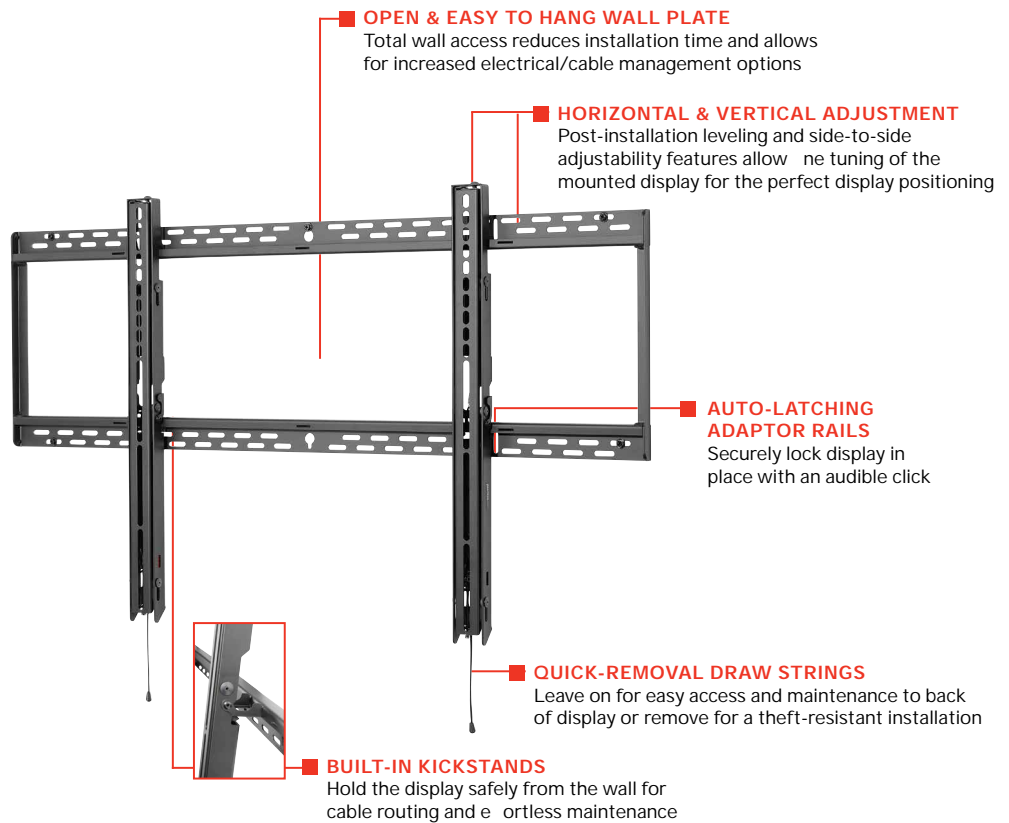

SF680(P)

Mounting Pattern
1100 x 650mm
(43.29" x 25.59")

Max Load
350lb
(158kg)

SMARTMOUNT

Universal Flat Wall Mount

FOR 60" TO 98" DISPLAYS*

Peerless-AV's SmartMount® Universal Flat Wall Mount delivers an ultra-slim profile designed to hold large displays up to 350lb. Installation and maintenance are made easy with the SF680's robust feature set. Auto-latching adaptor rails automatically secure the display without the use of a tool. The mount's built-in kickstand holds the display safely from the wall during cable routing, while the open wall plate allows for increased electrical and cable management options. Horizontal and vertical display adjustment allow for quick re-tuning of the mounted display.

- Universal mounts displays with mounting patterns up to 1100 x 650mm (43.29" W x 25.59" H)
- Low-profile design holds display only 1.73" (44mm) from the wall
- Easy hang wall plate allows a bolt to be pre-installed to ease wall plate installation
- Lateral display adjustment up to 19.25" (489mm)
- 1" of post-installation vertical adjustment provides flexibility in the installation
- Includes fastener pack with all necessary mounting and display attachment hardware (including M10)
- For mounts requiring theft resistant hardware, installed with security tool (included), please purchase SF680
- For mounts requiring standard hardware, installed with a Philips screwdriver, please purchase SF680P

SF680P	SmartMount® Universal Flat Wall Mount for 60" to 98" Displays - Standard Models
SF680	SmartMount® Universal Flat Wall Mount for 60" to 98" Displays - Security Models

Product Specifications

	DIMENSIONS (W x H x D)	PRODUCT WEIGHT	LOAD CAPACITY	FINISH	AVAILABLE COLORS
SF680(P)	45.75" x 27.48" x 1.73" (1162 x 698 x 44mm)	17.30lb (7.8kg)	350lb (158kg)	Scratch Resistant Fused Epoxy	Semi-Gloss Black