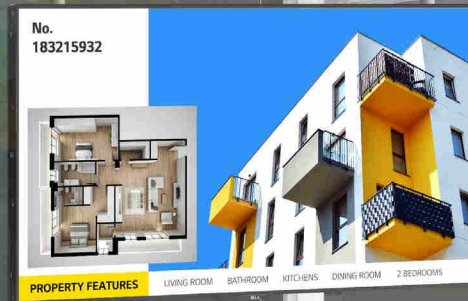

Real Estate

* All images in this datasheet are for illustrative purposes only.

Window Facing Display 55/49XS4J

Outstanding Visibility Beyond Window

 4,000 nits
High Brightness

 Slim Bezel

 Long-lasting
High Performance

 webOS
Smart Platform

 Built-in Wi-Fi

 Web-based
Monitoring Solution

		XS4J
	Screen Size, Panel	55" / 49", IPS M+ (WRGB)
Panel	Native Resolution	FHD (1,920 × 1,080)
	Brightness	4,000 nits (Typ.), 3,200 nits (Min.)
Feature	Back Light Sync, Embedded CMS, Temperature Sensor, Auto Brightness Sensor, Built-in Wi-Fi Module, Control Manager	

High Visibility Under the Sunlight

With a great brightness of 4,000 nits*, XS4J clearly deliver contents and attract public attention, which is the ultimate display for outdoor visibility. QWP** enables clear visibility even when the viewer is wearing polarized sunglasses.

* Max. 4,000 nits, Typ. 3,200 nits (Based on LG internal test conducted in February, 2021)
 ** Quarter Wave Plate

High Performance with webOS

Quad Core SoC* can execute several tasks at the same time without a separate media player. In addition, webOS 4.1 platform enhances user convenience with intuitive UI and simple app development tools.