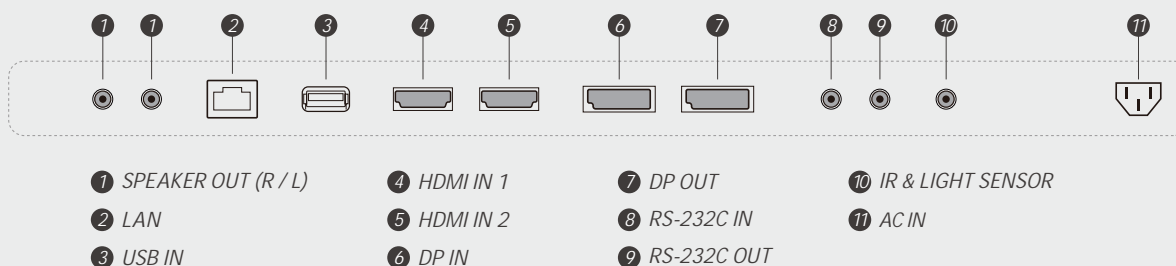

* System-on-Chip

Slim Bezel Design

XS4J attracts attention with elegant design, featuring a slim bezel. These displays enhance the visual impact of the played content and the store's overall atmosphere.

* Bezel Width (T/B / R/L) : 12.0 / 9.9 mm (55XS4J), 9.0 / 6.5 mm (49XS4J)

Wide Operating Temperature Range

XS4J can operate at various temperatures of 0-40°C*.

* Based on LG internal test conducted in February, 2021

* All images in this datasheet are for illustrative purposes only.

CONNECTIVITY

* Jack Panels may differ from the above image, so please contact LG sales team to verify before ordering.

Download
 LG C-Display+
 Mobile App
 Google Play Store