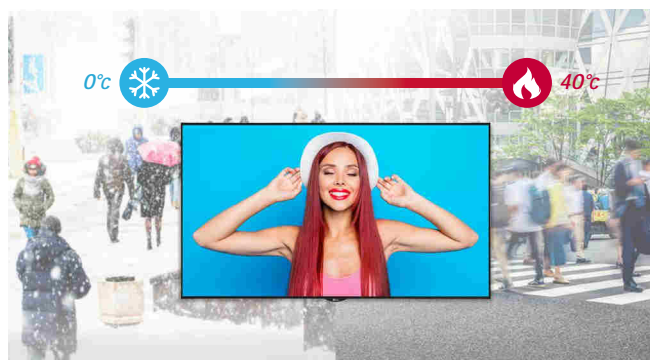

Wide Operating Temperature Range

XS4J can operate at various temperatures of 0-40°C*.

* Based on LG internal test conducted in February, 2021

* All images in this datasheet are for illustrative purposes only.