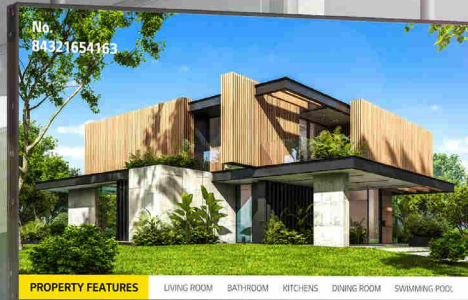

Real Estate

* All images in this datasheet are for illustrative purposes only.

Window Facing Display 55/49XS4J

Outstanding Visibility Beyond Window

 4,000 nits
High Brightness

 Slim Bezel

 Long-lasting
High Performance

 webOS
Smart Platform

 Built-in Wi-Fi

 Web-based
Monitoring Solution

		XS4J
	Screen Size, Panel	55" / 49", IPS M+ (WRGB)
Panel	Native Resolution	FHD (1,920 × 1,080)
	Brightness	4,000 nits (Typ.), 3,200 nits (Min.)
Feature	Back Light Sync, Embedded CMS, Temperature Sensor, Auto Brightness Sensor, Built-in Wi-Fi Module, Control Manager	

High Visibility Under the Sunlight

With a great brightness of 4,000 nits*, XS4J clearly deliver contents and attract public attention, which is the ultimate display for outdoor visibility. QWP** enables clear visibility even when the viewer is wearing polarized sunglasses.

* System-on-Chip

Slim Bezel Design

XS4J attracts attention with elegant design, featuring a slim bezel. These displays enhance the visual impact of the played content and the store's overall atmosphere.