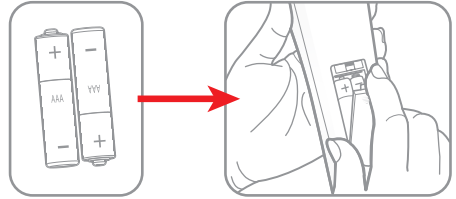

For access to the setup information, user manual, warranty information, and product updates – please scan the QR Code or visit the following URL: <https://www.optoma.com/support/download>

1

2

3

4

5

6※

- Note:**
- To prolong the effective life of the lamp, make sure to keep the lamp on for at least 60 seconds and avoid performing force shutdown.
 - For warranty information, please visit our website: www.optoma.com
 - For detailed instructions, please scan the QR code or visit the URL: <https://www.optoma.com/support/download>