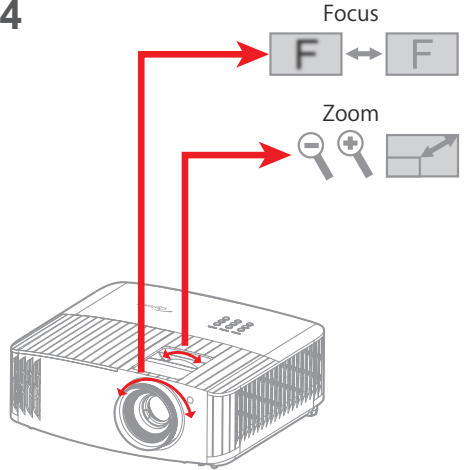

For access to the setup information, user manual, warranty information, and product updates – please scan the QR Code or visit the following URL: <https://www.optoma.com/support/download>

1

2

3

4

5

6※

- Note:**
- To prolong the effective life of the lamp, make sure to keep the lamp on for at least 60 seconds and avoid performing force shutdown.
 - For warranty information, please visit our website: www.optoma.com
 - For detailed instructions, please scan the QR code or visit the URL: <https://www.optoma.com/support/download>