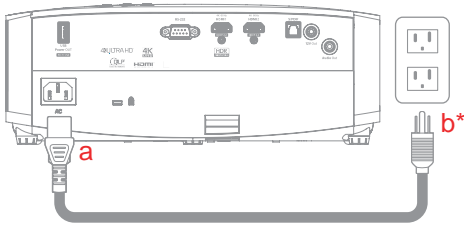

For access to the setup information, user manual, warranty information, and product updates – please scan the QR Code or visit the following URL: <https://www.optoma.com/support/download>

1

2

3

4

5

6※

- Note:**
- To prolong the effective life of the lamp, make sure to keep the lamp on for at least 60 seconds and avoid performing force shutdown.
 - For warranty information, please visit our website: www.optoma.com
 - For detailed instructions, please scan the QR code or visit the URL: <https://www.optoma.com/support/download>