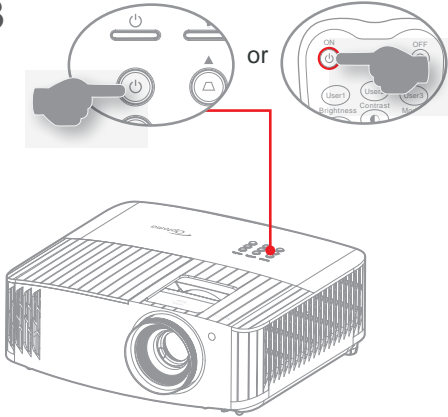

For access to the setup information, user manual, warranty information, and product updates – please scan the QR Code or visit the following URL: <https://www.optoma.com/support/download>

1

2

3

4

5

6※

- Note:**
- To prolong the effective life of the lamp, make sure to keep the lamp on for at least 60 seconds and avoid performing force shutdown.
 - For warranty information, please visit our website: www.optoma.com
 - For detailed instructions, please scan the QR code or visit the URL: <https://www.optoma.com/support/download>