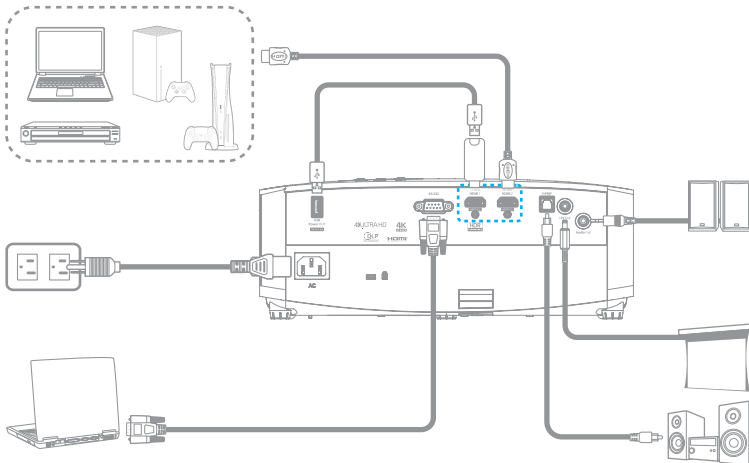

For access to the setup information, user manual, warranty information, and product updates – please scan the QR Code or visit the following URL: <https://www.optoma.com/support/download>

1

2

3

4

5

6※

- Note:**
- To prolong the effective life of the lamp, make sure to keep the lamp on for at least 60 seconds and avoid performing force shutdown.
 - For warranty information, please visit our website: www.optoma.com
 - For detailed instructions, please scan the QR code or visit the URL: <https://www.optoma.com/support/download>