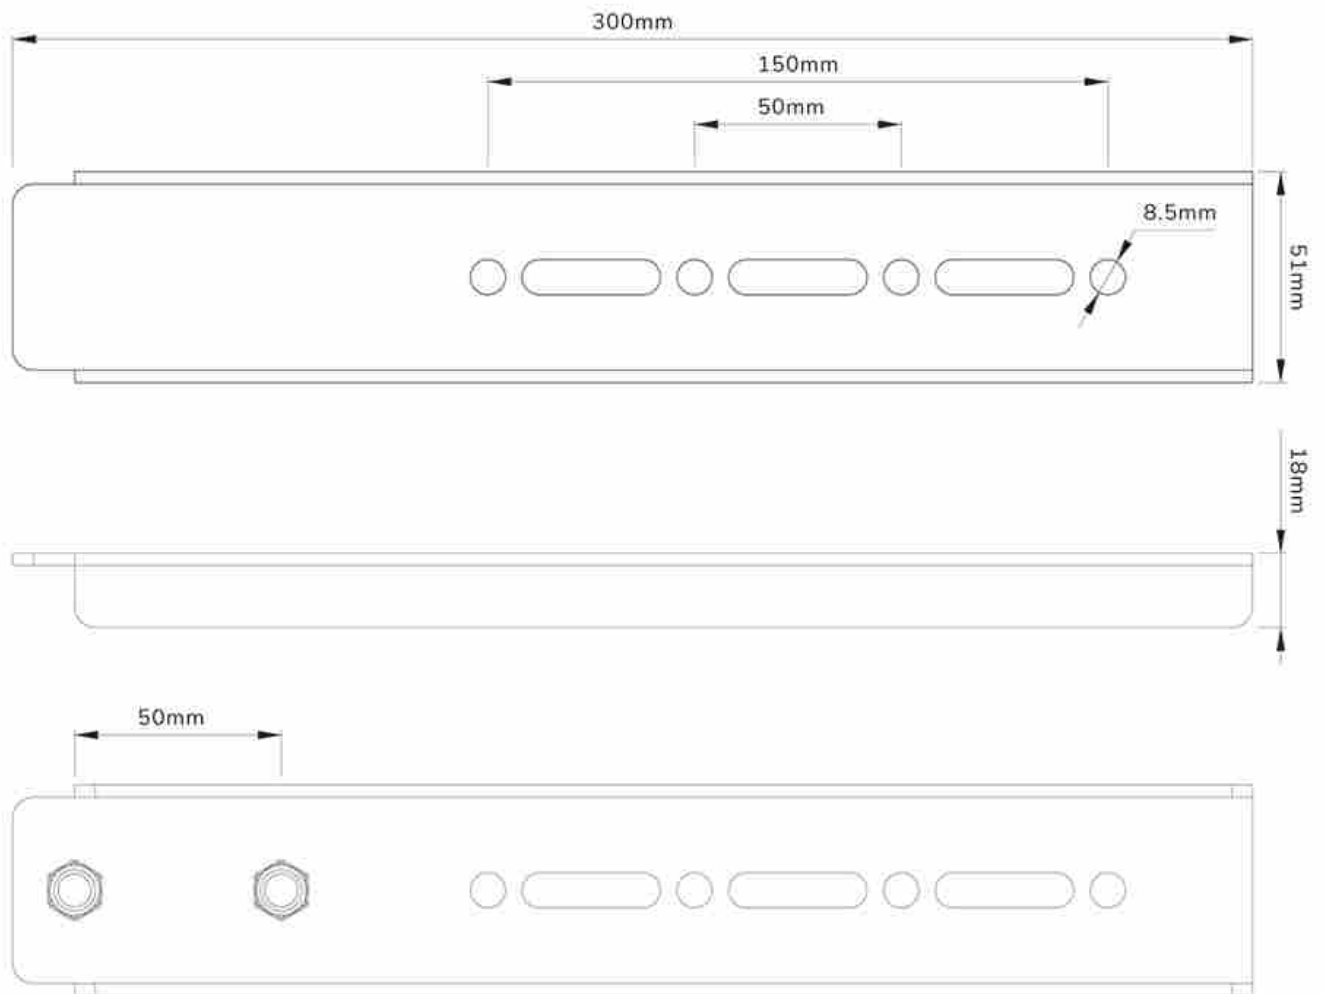

AWLS-950BL1

NEOMOUNTS VESA EXTENSION KIT

Neomounts