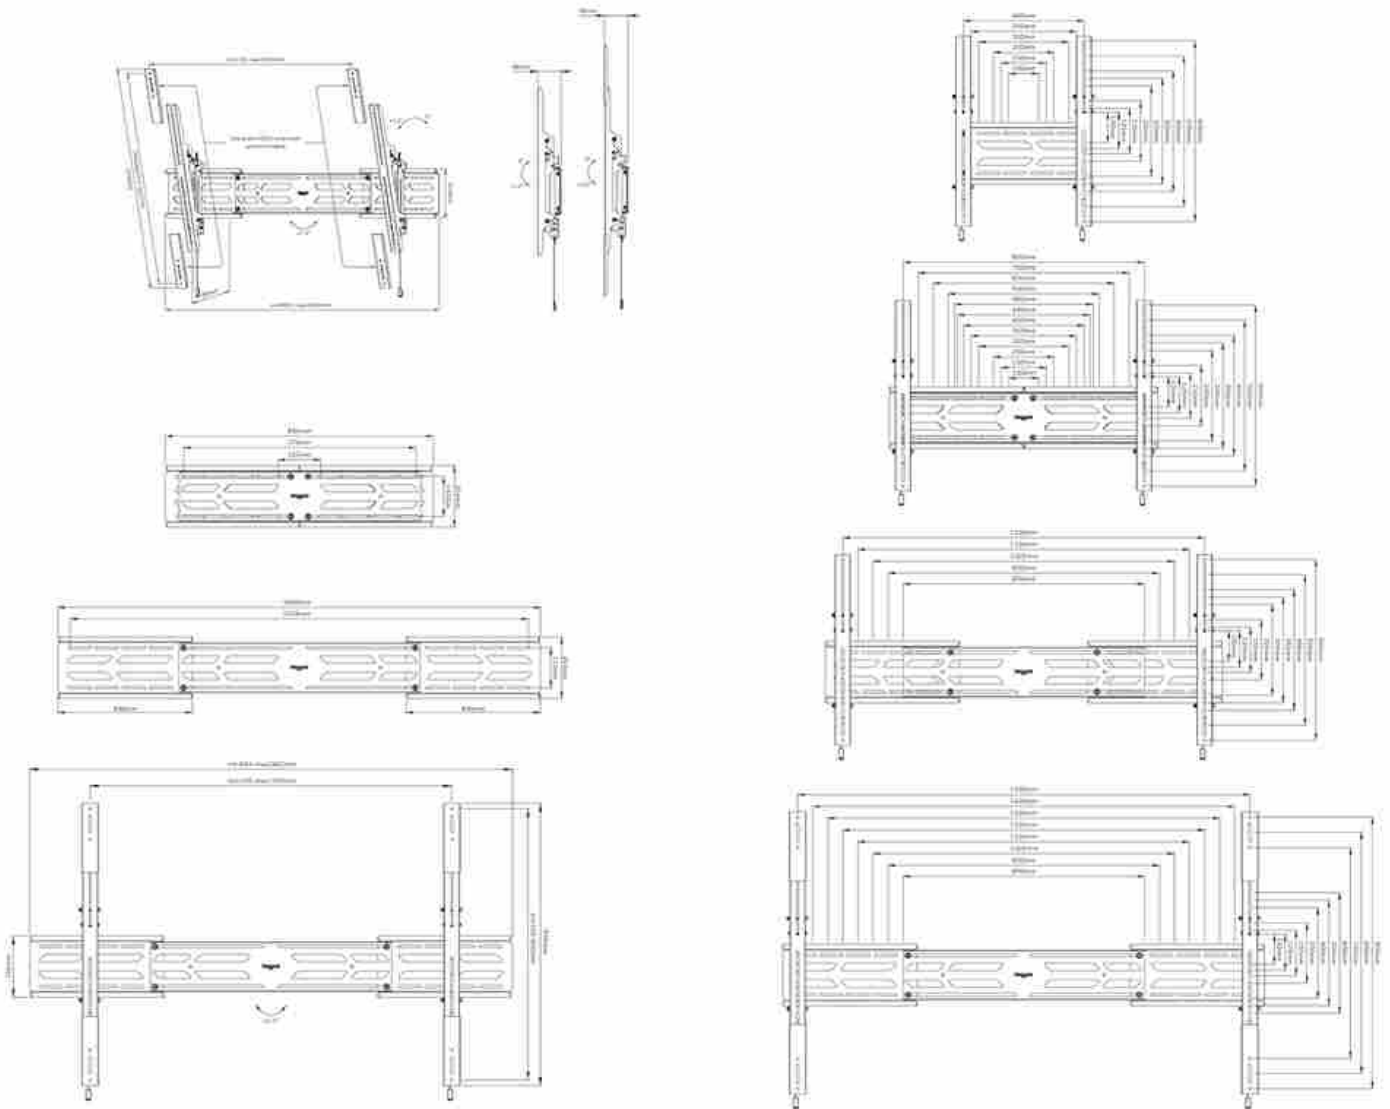

WL35S-950BL19

NEOMOUNTS HEAVY DUTY TV WALL MOUNT

Neomounts