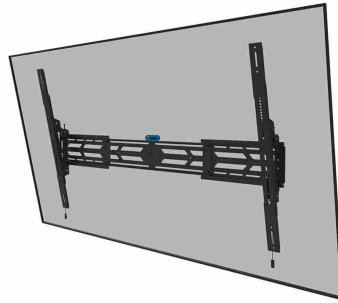

WL35S-950BL19

NEOMOUNTS HEAVY DUTY TV WALL MOUNT

SPECIFICATIONS

GENERAL

Min. screen size*	55 inch
Max. screen size*	110 inch
Max. weight	160 kg (per screen)
Screens	1
VESA minimum	100x100 mm
VESA maximum	1500x900 mm
Distance to wall	9 cm

FUNCTIONALITY

Type	Tilt
Height adjustment	0-2 cm
Width adjustment	89,3-160 cm
Lockable	Lockable - Security screw included
Tilt (degrees)	+12°, -0°
Rotate (degrees)	+3°, -3°
Height	93,6 cm
Width	160 cm
Depth	9 cm
Adjustment type	Micro adjustment

INFORMATION

Color	Black
Main material	Steel
Warranty	5 year
EAN code	8717371449568

*Please note: The inch sizes stated are just an indication, combined with the weight and VESA sizes. The maximum weight and VESA size are absolute restrictions for the products and should not be exceeded.

Neomounts