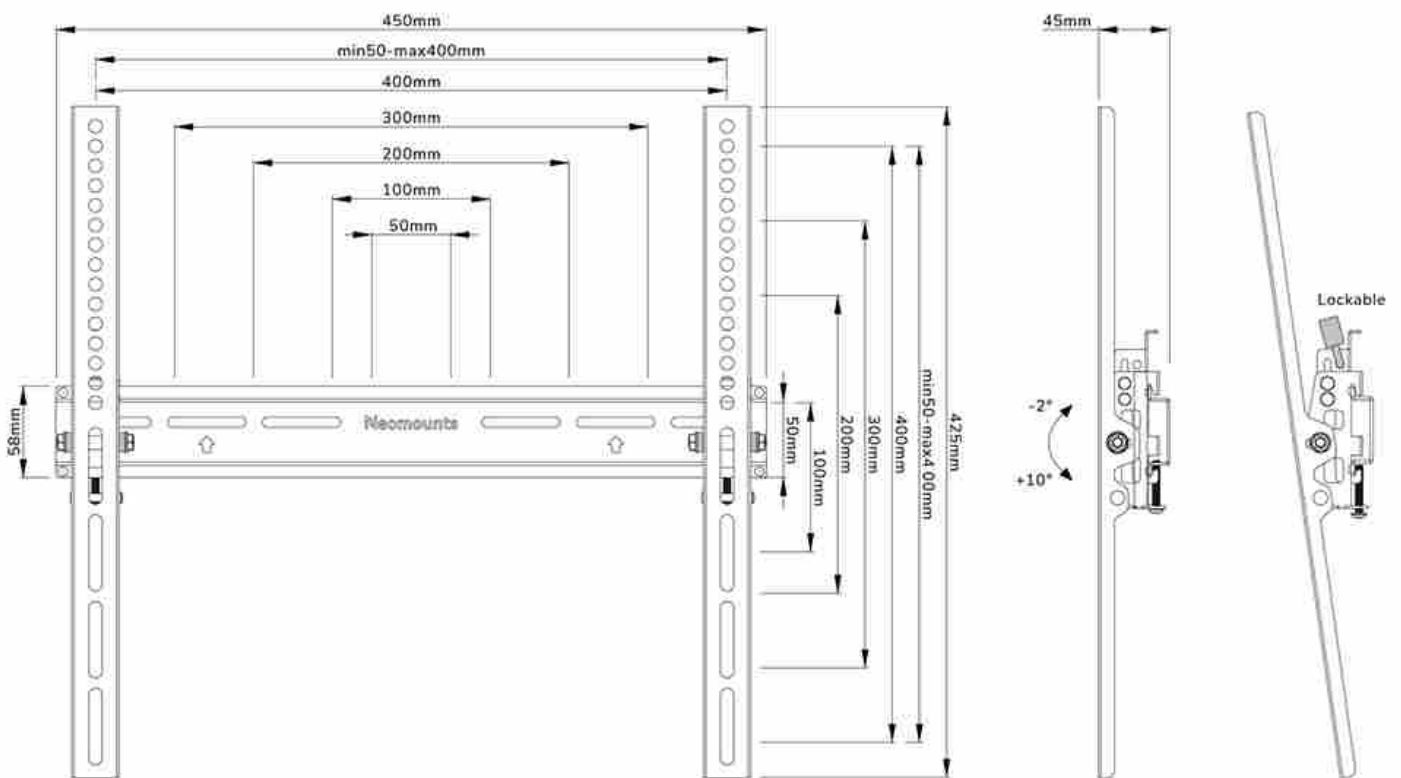

WL35-350BL14

NEOMOUNTS TV WALL MOUNT

Neomounts