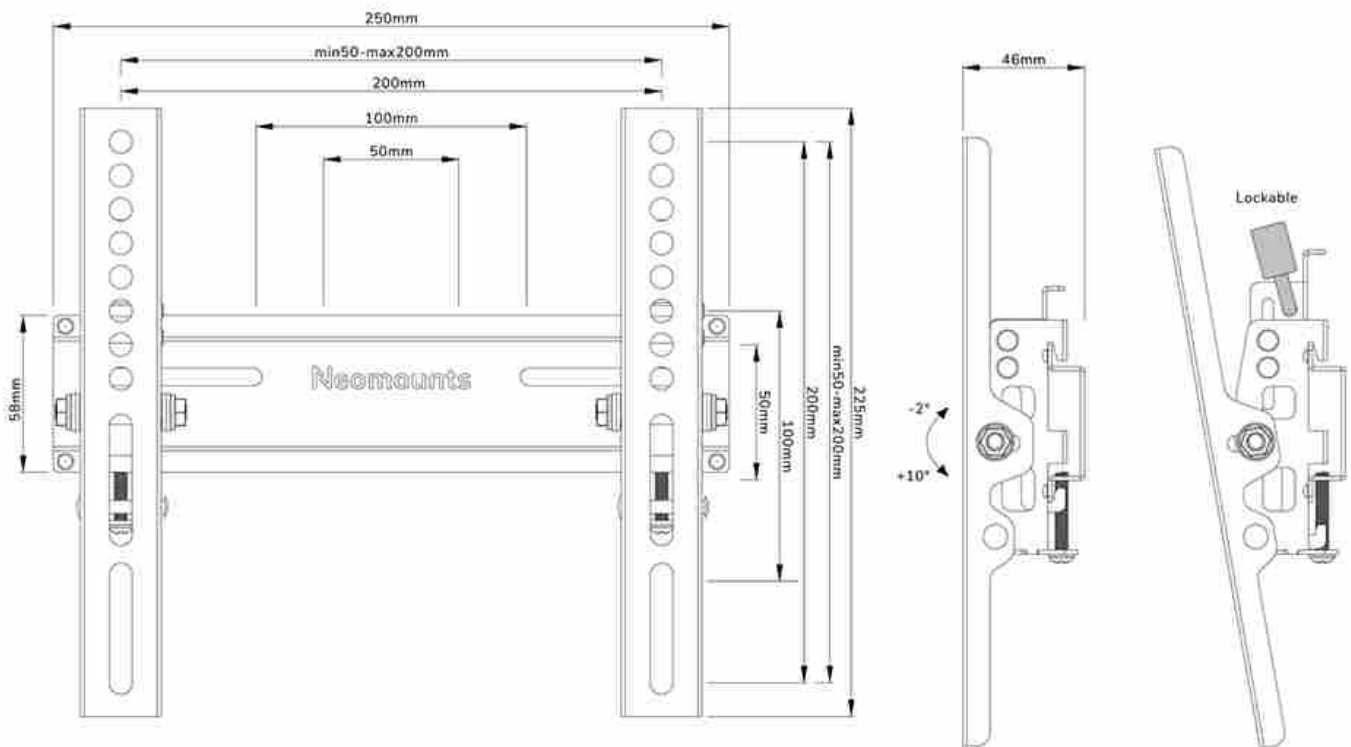

WL35-350BL12

NEOMOUNTS TV WALL MOUNT

Neomounts