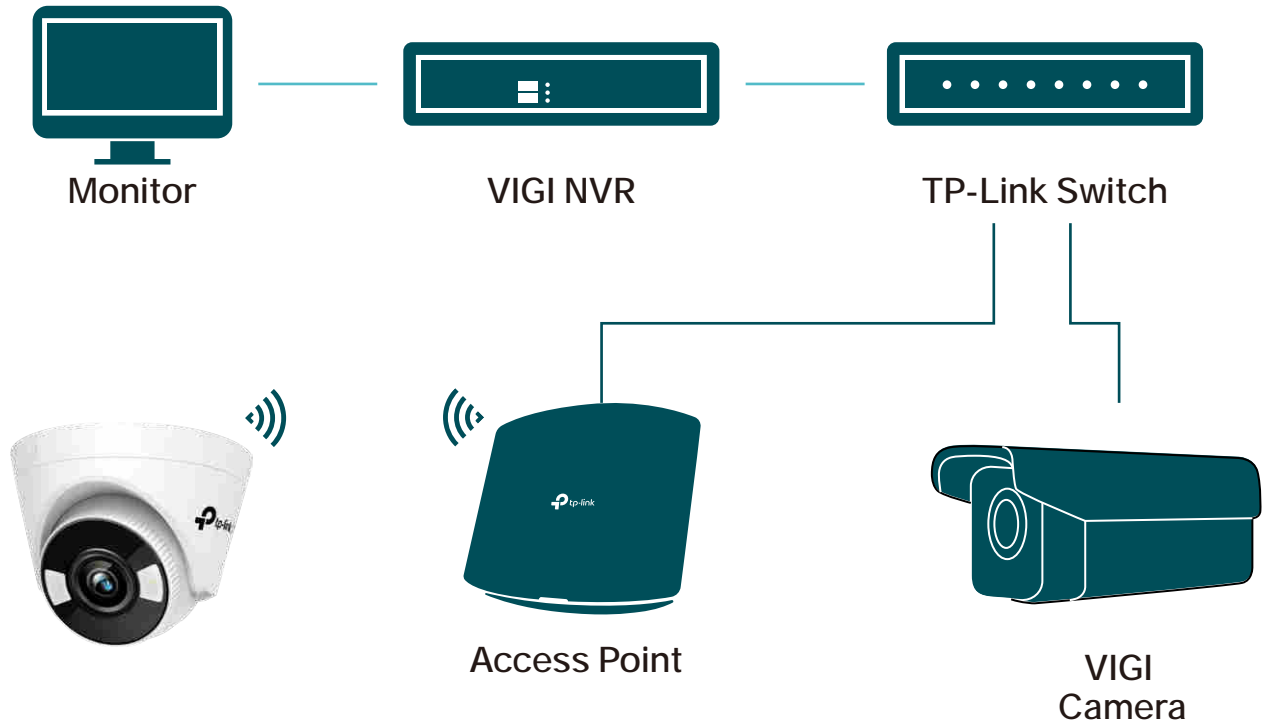

### Smart IR

Keeps objects from being under-rendered when far away or overexposed when close to camera at night.

### Wide Dynamic Range

Adjusts for lighting contrast to minimize shadowing effects and renders images true to life.

### 3D DNR

Removes abnormal pixelation to provide clearer video and eliminate distortion.

## // Flexible Installation

Easily route your camera's cable into a dropped ceiling or avoid drilling by slotting it through the camera's side outlet.