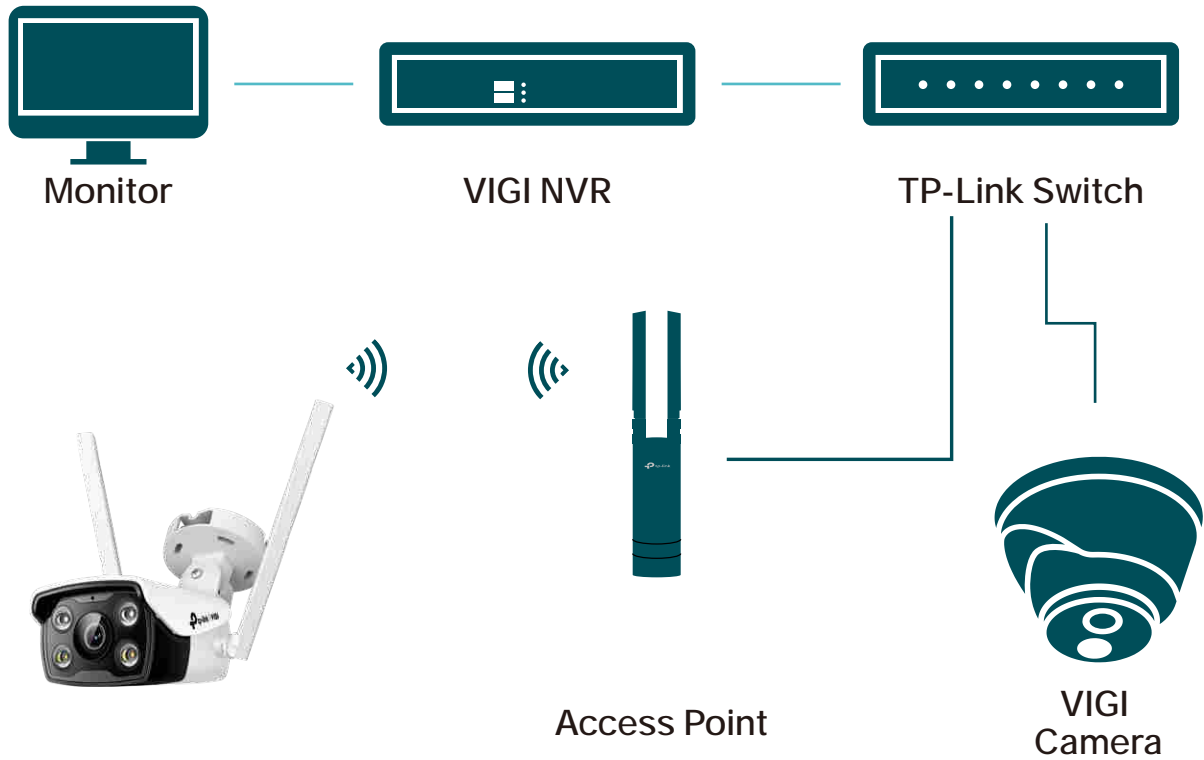

// Smart Detection

Motion
Detection

Region
Intrusion

Object Removal
Detection

Region Exiting
Detection

Line-Crossing

Camera
Tampering

Object Abandoned
Detection

Region Entering
Detection

// SmartVid

Smart IR

Keeps objects from being under-rendered when far away or overexposed when close to camera at night.

Wide Dynamic Range

Adjusts for lighting contrast to minimize shadowing effects and renders images true to life.

3D DNR

Removes abnormal pixelation to provide clearer video and eliminate distortion.

// VIGI Surveillance Solution

The VIGI professional surveillance system by TP-Link is dedicated to protecting the business that you've worked hard to build—whenever, wherever.

Outstanding functions, reliable quality guarantees, and simplified installation work together to ensure your business stays safe and sound.

// Flexible Installation

Find the perfect vantage point by simply securing your camera to the ceiling, wall, or pole.