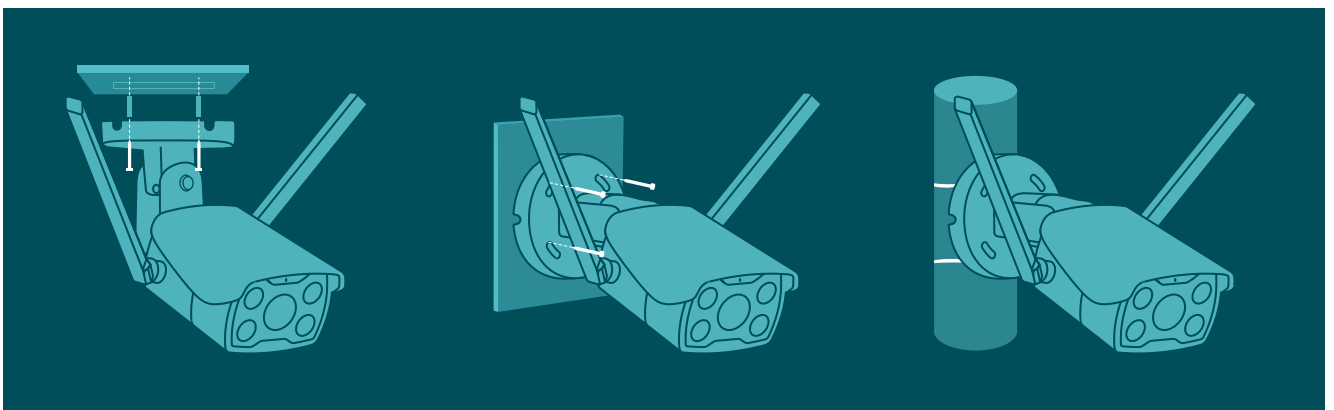

Region Entering
Detection

// SmartVid

Smart IR

Keeps objects from being under-rendered when far away or overexposed when close to camera at night.

Wide Dynamic Range

Adjusts for lighting contrast to minimize shadowing effects and renders images true to life.

3D DNR

Removes abnormal pixelation to provide clearer video and eliminate distortion.

// VIGI Surveillance Solution

The VIGI professional surveillance system by TP-Link is dedicated to protecting the business that you've worked hard to build—whenever, wherever.

Outstanding functions, reliable quality guarantees, and simplified installation work together to ensure your business stays safe and sound.

// Flexible Installation

Find the perfect vantage point by simply securing your camera to the ceiling, wall, or pole.