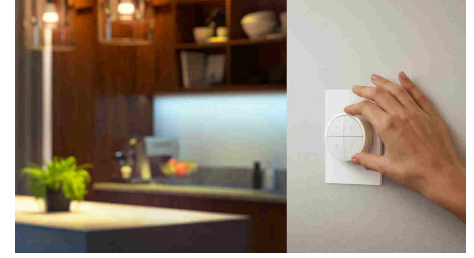

Rotate to dim and brighten easily

For precise lighting levels, turn the dial slowly to dim or brighten in smaller increments. Turn it faster to quickly brighten or dim the room.