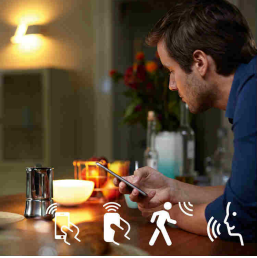

Highlights

Control it your way

Connect your Philips Hue lights with the bridge and start discovering the endless possibilities. Control your lights from your smartphone or tablet via the Philips Hue app, or add switches to your system to activate your lights. Set timers, notifications, alarms and more for the full Philips Hue experience. Philips Hue even works with Amazon Alexa, Apple HomeKit and Google Home to allow you to control your lights with your voice.