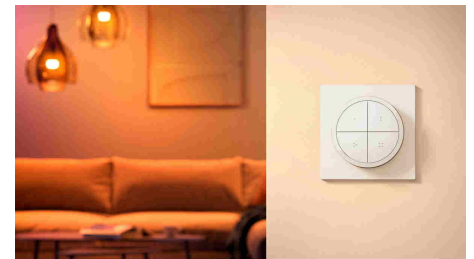

Use as a remote or mount to the wall

Attach the Tap dial switch to the wall with its adhesive backing, place on any magnetic surface or simply remove it from the wall plate to use it as a remote control.

Control multiple Rooms or Zones

Let each button on the switch control up to three different Rooms or a Zone with its own individual scene, whether it's preset or made by you.

Specifications

Design and finishing

- Colour: White
- Material: Synthetic

Environmental

- Operational humidity: 0% < H < 80% (non-condensing)
- Operational temperature: 0 °C - 40 °C

Extra feature/accessory incl.

- Portable: Yes

Guarantee

- 2 years: Yes

Packaging information

- EAN: 8719514440999