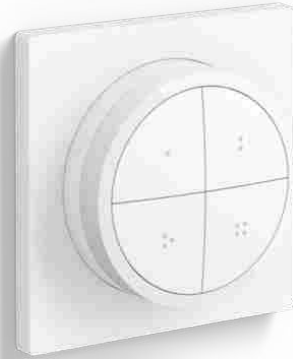

## Tap dial switch

Hue

Wireless installation

Battery powered

Easy access to light scenes

Use as a remote control

8719514440999

## Easy smart lighting

Control up to three Rooms or a Zone with each individual button of the Tap dial switch, available in black or white. Turn the dial to dim and brighten the lights. Mount it to the wall, place it on a magnetic surface, or use it as a remote control.