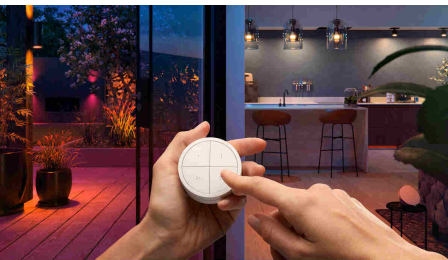

Convenient versatility

Control your entire smart lighting system from anywhere in your home – without your phone or tablet.