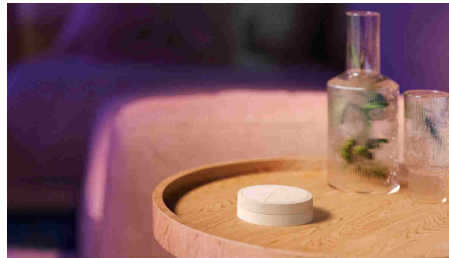

Use it your way

Mount the Tap dial switch to the wall with its adhesive backing, attach it to any magnetic surface or remove it from the wall plate and use it anywhere in your home as a remote control.

Personalise each button

Choose a separate Room or Zone (as well as a light scene!) for each button in the Settings tab of the Hue app.