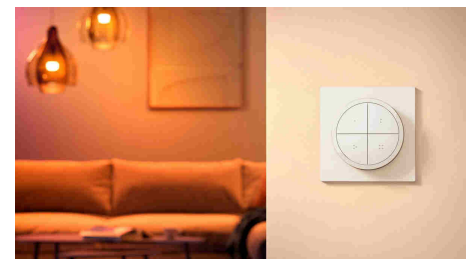

Easy smart lighting

Control up to three Rooms or a Zone with each individual button of the Tap dial switch, available in black or white. Turn the dial to dim and brighten the lights. Mount it to the wall, place it on a magnetic surface, or use it as a remote control.

Convenient versatility

Control your entire smart lighting system from anywhere in your home – without your phone or tablet.

Set scenes instantly

With a sleek, matte design in both black and white, the Philips Hue Tap dial switch lets you set scenes in any room of your home. Programme each button to control three separate Rooms or a Zone and choose a scene for each.

Personalise each button

Choose a separate Room or Zone (as well as a light scene!) for each button in the Settings tab of the Hue app.

Rotate to dim and brighten easily

For precise lighting levels, turn the dial slowly to dim or brighten in smaller increments. Turn it faster to quickly brighten or dim the room.

Use as a remote or mount to the wall

Attach the Tap dial switch to the wall with its adhesive backing, place on any magnetic surface or simply remove it from the wall plate to use it as a remote control.