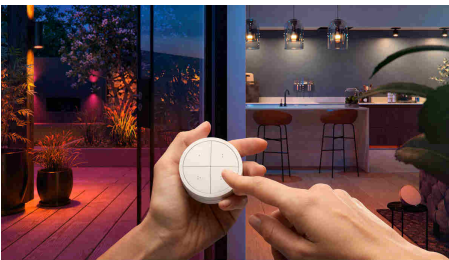

Easy smart lighting

Control up to three Rooms or a Zone with each individual button of the Tap dial switch, available in black or white. Turn the dial to dim and brighten the lights. Mount it to the wall, place it on a magnetic surface, or use it as a remote control.

Highlights

Control it your way

Connect your Philips Hue lights with the bridge and start discovering the endless possibilities. Control your lights from your smartphone or tablet via the Philips Hue app, or add switches to your system to activate your lights. Set timers, notifications, alarms and more for the full Philips Hue experience. Philips Hue even works with Amazon Alexa, Apple HomeKit and Google Home to allow you to control your lights with your voice.

Convenient versatility

Control your entire smart lighting system from anywhere in your home – without your phone or tablet.

Set scenes instantly

With a sleek, matte design in both black and white, the Philips Hue Tap dial switch lets you set scenes in any room of your home. Programme each button to control three separate Rooms or a Zone and choose a scene for each.

Use it your way

Mount the Tap dial switch to the wall with its adhesive backing, attach it to any magnetic surface or remove it from the wall plate and use it anywhere in your home as a remote control.