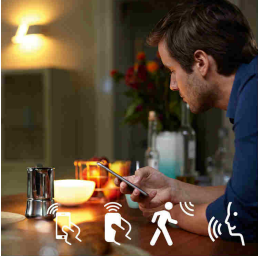

Easy smart lighting

Control up to three Rooms or a Zone with each individual button of the Tap dial switch, available in black or white. Turn the dial to dim and brighten the lights. Mount it to the wall, place it on a magnetic surface, or use it as a remote control.

Highlights

Control it your way

Connect your Philips Hue lights with the bridge and start discovering the endless possibilities. Control your lights from your smartphone or tablet via the Philips Hue app, or add switches to your system to activate your lights. Set timers, notifications, alarms and more for the full Philips Hue experience. Philips Hue even works with Amazon Alexa, Apple HomeKit and Google Home to allow you to control your lights with your voice.

Convenient versatility

Control your entire smart lighting system from anywhere in your home – without your phone or tablet.

Set scenes instantly

With a sleek, matte design in both black and white, the Philips Hue Tap dial switch lets you set scenes in any room of your home. Programme each button to control three separate Rooms or a Zone and choose a scene for each.

Use it your way

Mount the Tap dial switch to the wall with its adhesive backing, attach it to any magnetic surface or remove it from the wall plate and use it anywhere in your home as a remote control.