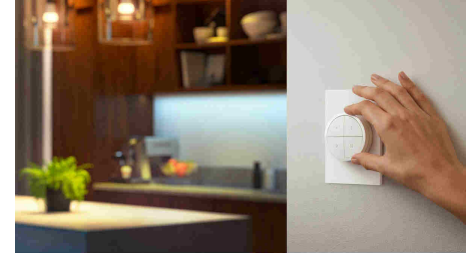

Easy smart lighting

Control up to three Rooms or a Zone with each individual button of the Tap dial switch, available in black or white. Turn the dial to dim and brighten the lights. Mount it to the wall, place it on a magnetic surface, or use it as a remote control.

Convenient versatility

Control your entire smart lighting system from anywhere in your home – without your phone or tablet.

Set scenes instantly

With a sleek, matte design in both black and white, the Philips Hue Tap dial switch lets you set scenes in any room of your home. Programme each button to control three separate Rooms or a Zone and choose a scene for each.

Use it your way

Mount the Tap dial switch to the wall with its adhesive backing, attach it to any magnetic surface or remove it from the wall plate and use it anywhere in your home as a remote control.

Personalise each button

Choose a separate Room or Zone (as well as a light scene!) for each button in the Settings tab of the Hue app.

Rotate to dim and brighten easily

For precise lighting levels, turn the dial slowly to dim or brighten in smaller increments. Turn it faster to quickly brighten or dim the room.