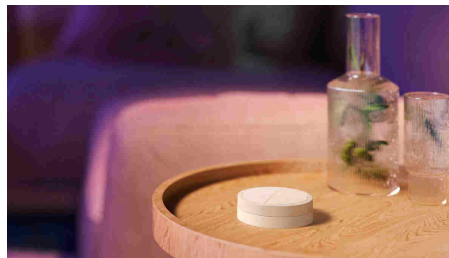

Convenient versatility

Control your entire smart lighting system from anywhere in your home – without your phone or tablet.

Set scenes instantly

With a sleek, matte design in both black and white, the Philips Hue Tap dial switch lets you set scenes in any room of your home. Programme each button to control three separate Rooms or a Zone and choose a scene for each.

Use it your way

Mount the Tap dial switch to the wall with its adhesive backing, attach it to any magnetic surface or remove it from the wall plate and use it anywhere in your home as a remote control.

Use as a remote or mount to the wall

Attach the Tap dial switch to the wall with its adhesive backing, place on any magnetic surface or simply remove it from the wall plate to use it as a remote control.