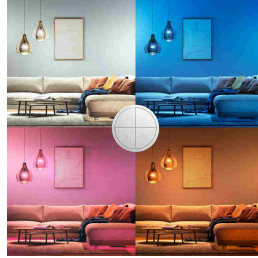

Easy smart lighting

Control up to three Rooms or a Zone with each individual button of the Tap dial switch, available in black or white. Turn the dial to dim and brighten the lights. Mount it to the wall, place it on a magnetic surface, or use it as a remote control.

Highlights

Control it your way

Connect your Philips Hue lights with the bridge and start discovering the endless possibilities. Control your lights from your smartphone or tablet via the Philips Hue app, or add switches to your system to activate your lights. Set timers, notifications, alarms and more for the full Philips Hue experience. Philips Hue even works with Amazon Alexa, Apple HomeKit and Google Home to allow you to control your lights with your voice.

Convenient versatility

Control your entire smart lighting system from anywhere in your home – without your phone or tablet.

Set scenes instantly

With a sleek, matte design in both black and white, the Philips Hue Tap dial switch lets you set scenes in any room of your home. Programme each button to control three separate Rooms or a Zone and choose a scene for each.

Personalise each button

Choose a separate Room or Zone (as well as a light scene!) for each button in the Settings tab of the Hue app.

Rotate to dim and brighten easily

For precise lighting levels, turn the dial slowly to dim or brighten in smaller increments. Turn it faster to quickly brighten or dim the room.