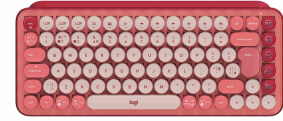

## Logitech POP Keys Wireless Mechanical Keyboard With Emoji Keys

**Brand :** Logitech

**Product code:** 920-010575

**Product name :** POP Keys Wireless Mechanical Keyboard With Emoji Keys

POP Keys Wireless Mechanical Keyboard With Emoji Keys

Logitech POP Keys Wireless Mechanical Keyboard With Emoji Keys. Keyboard form factor: Mini. Keyboard style: Straight. Connectivity technology: Wireless, Device interface: RF Wireless + Bluetooth, Keyboard key switch: Mechanical, Keyboard layout: QWERTY, Recommended usage: Universal. Product colour: Burgundy, Pink, Rose