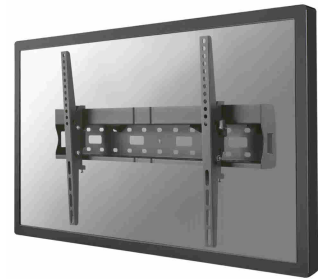

## Neomounts tv wall mount

**Brand :** Neomounts

**Product code:** LFD-W2640MP

**Product name :** Neomounts tv wall mount

Neomounts TV/Monitor Wall Mount (tiltable) for 37"-75" Screen with Mediabox storage - Black

[Neomounts tv wall mount:](#)

Neomounts model LFD-W2640MP is a tiltable wall mount for flat screens up to 75". The depth of this mount is 8,9 centimetres and also offers the option to store a Mediaplayer or Mini PC.

Neomounts LFD-W2640MP is suitable for screens up to 75". The weight capacity of this product is 35 kg and is suitable for screens that meet VESA hole pattern 200x200 to 600x400mm.

Create a clean design ambiance for your flat screen TV/LFD in public areas. Perfect for digital signage use.

All installation material including is included with the product.

Neomounts tv wall mount. Maximum weight capacity: 35 kg, Minimum screen size: 94 cm (37"), Maximum screen size: 190.5 cm (75"), Minimum VESA mount: 200 x 200 mm, Maximum VESA mount: 600 x 400 mm. Tilt angle range: 0 - 24°, Distance to the wall (min): 8.9 cm, Distance to the wall (max): 8.9 cm. Product colour: Black