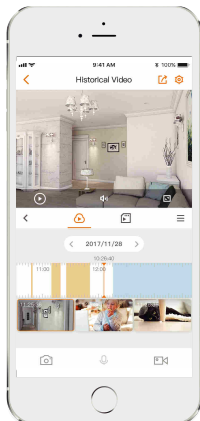

Two-way Talk

Communicate with family and pets easily

Stay close with what you care

With Cloud service, you will have access to what you care as long as Internet is available. You can record daily or motion videos on Cloud and play back anytime anywhere.