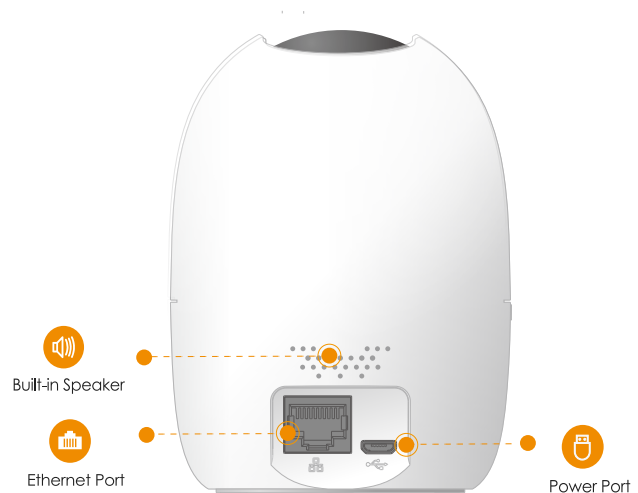

imou

A1 4MP

4MP H.265 Wi-Fi Pan & Tilt Camera

With 4MP QHD live monitoring and 0~355° pan & -5~80° tilt features, A1 4MP ensures every corner of your home completely covered. Human Detection quickly finds human targets in images and immediately sends a notification to you. Privacy Mode helps protect your personal privacy when you are home, and Smart Tracking function lets the camera follows moving objects when it detects motion.

Abnormal Sound Alarm

Sends alerts to your smartphone when it detects abnormal sound

Alarm Notification

Sends instant alerts to your mobile phone when an event is detected

Built-in Siren

Scare stangers away from your home

Diversified Storage

Supports NVR, Cloud Storage or Micro SD card (up to 256GB)

Two-way Talk

Communicate with family and pets easily

Stay close with what you care

With Cloud service, you will have access to what you care as long as Internet is available. You can record daily or motion videos on Cloud and play back anytime anywhere.

Front View

Back View

Specifications

Camera

1/2.7" 4 Megapixel Progressive CMOS
 4MP (2560 x 1440)
 Night Vision: 10m(33ft) Distance
 3.6mm Fixed Lens
 Field of View : 92° (H), 48° (V), 109° (D)
 355° Pan & -5~80° Tilt