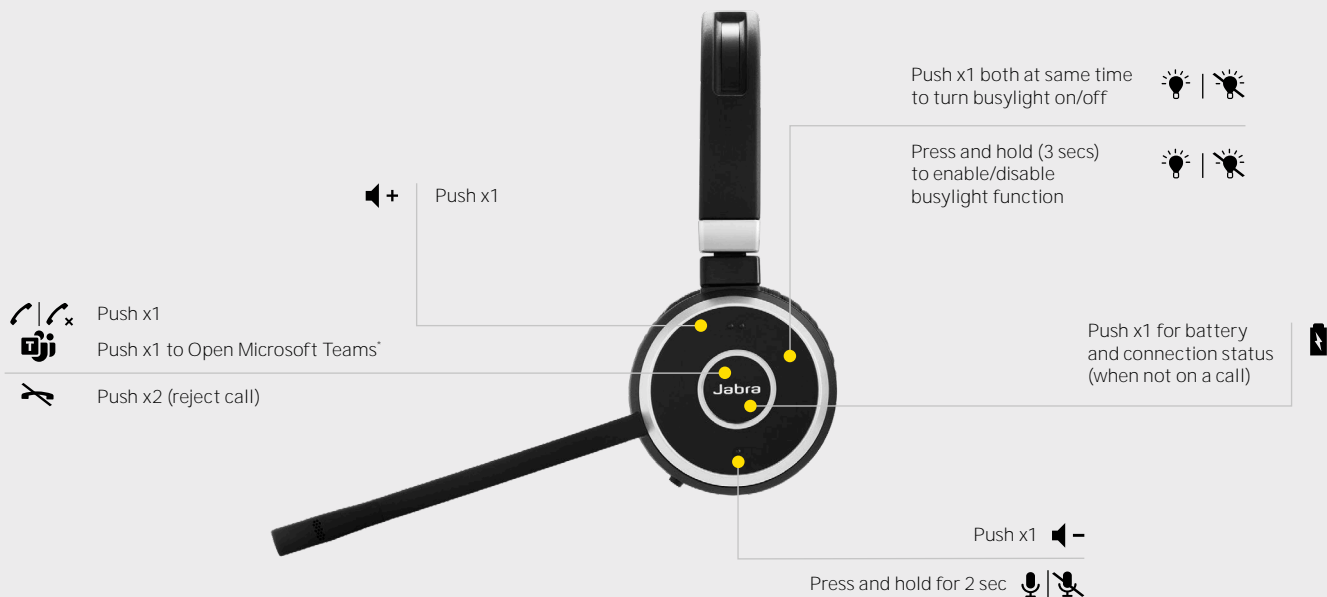

HOW TO START AND PAIR

HOW TO CHARGE

Charge with either the optional charging stand accessory or the supplied USB charging cable.

Full charge time **120** mins.
Up to 12 hours of battery.

HOW TO USE

	FEATURES	BENEFITS	
Connectivity	Computer	Jabra Link 380 Bluetooth USB-A adapter. Up to 30m/100ft wireless range to your computer.	
	USB cable	Plug-and-play connectivity to computer	
	Dual Bluetooth connectivity	Connect two Bluetooth enabled devices at the same time, including mobile device and computer	
	Certifications	Certified for Microsoft Teams*, Cisco and more	
	Multiple device pairing	Pair up to 8 devices, one at a time	
Audio	Microphone	State-of-the-art noise-cancelling microphone eliminates background noise	
	HiFi Audio	HiFi audio streaming	
	Software integration	Additional features available via Jabra Xpress and Jabra Direct	
	Ease of use	Rechargeable battery	Up to 12 hours battery life
	Busylight	Integrated busylight acting as a 'do not disturb' sign and protecting your focus	
Ease of use	All day comfort	Leather feel ear cushions and an on-ear wearing style for all-day comfort	
	Optional charging stand	Easy charging and docking comes with an optional charging stand to eliminate battery concerns	
	Discreet boomarm	Boom arm can be clipped into the headband when not on calls	
	Music controls	Speaker volume up/down on headset	
	Call management	Answer/reject calls; increase/decrease speaker volume; mute	
Variants	UC and MS variants	Choose from UC or MS Teams variants	
Compatibility	Leading UC vendors and Microsoft Teams*	  	