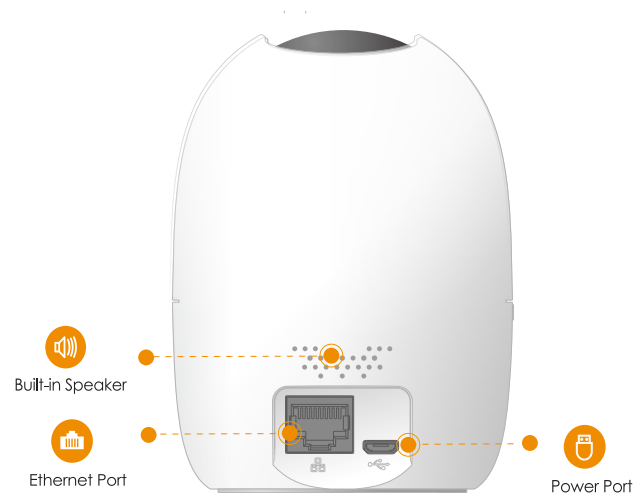

imou

A1

1080P H.265 Wi-Fi Pan & Tilt Camera

With 1080P Full HD live monitoring and 0~355° pan & -5~80° tilt features, Ranger 2 ensures every corner of your home completely covered. Human Detection quickly finds human targets in images and immediately sends a notification to you. Privacy Mode helps protect your personal privacy when you are home, and Smart Tracking function lets the camera follows moving objects when it detects motion.

Abnormal Sound Alarm

Sends alerts to your smartphone when it detects abnormal sound

Alarm Notification

Sends instant alerts to your mobile phone when an event is detected

Built-in Siren

Scare stangers away from your home

Diversified Storage

Supports NVR, Cloud Storage or Micro SD card (up to 256GB)

Two-way Talk

Communicate with family and pets easily

Stay close with what you care

With Cloud service, you will have access to what you care as long as Internet is available. You can record daily or motion videos on Cloud and play back anytime anywhere.

Front View

Back View

Specifications

Camera

1/2.7" 2Megapixel Progressive CMOS
 2MP(1920 x 1080)
 Night Vision: 10m(33ft) Distance
 3.6mm Fixed Lens
 Field of View : 93° (H), 48° (V), 115° (D)
 355° Pan & -5~80° Tilt