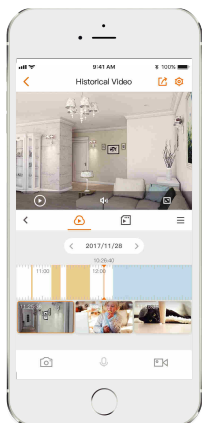

Two-way Talk

Communicate with family and pets easily

Stay close with what you care

With Cloud service, you will have access to what you care as long as Internet is available. You can record daily or motion videos on Cloud and play back anytime anywhere.