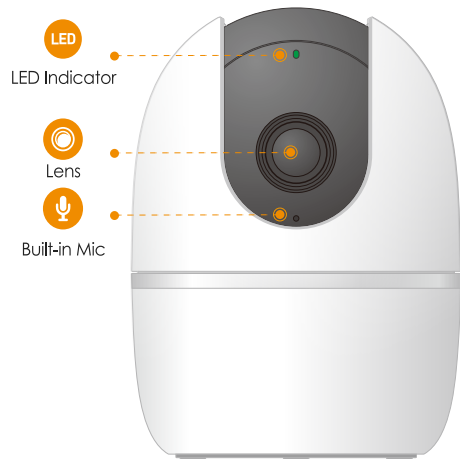

imou

A1

1080P H.265 Wi-Fi Pan & Tilt Camera

With 1080P Full HD live monitoring and 0~355° pan & -5~80° tilt features, Ranger 2 ensures every corner of your home completely covered. Human Detection quickly finds human targets in images and immediately sends a notification to you. Privacy Mode helps protect your personal privacy when you are home, and Smart Tracking function lets the camera follows moving objects when it detects motion.

Abnormal Sound Alarm

Sends alerts to your smartphone when it detects abnormal sound

Alarm Notification

Sends instant alerts to your mobile phone when an event is detected

Built-in Siren

Scare stangers away from your home

Diversified Storage

Supports NVR, Cloud Storage or Micro SD card (up to 256GB)

Two-way Talk

Communicate with family and pets easily

Stay close with what you care

With Cloud service, you will have access to what you care as long as Internet is available. You can record daily or motion videos on Cloud and play back anytime anywhere.

Front View

Back View

Specifications

Camera

1/2.7" 2Megapixel Progressive CMOS
 2MP(1920 x 1080)
 Night Vision: 10m(33ft) Distance
 3.6mm Fixed Lens
 Field of View : 93° (H), 48° (V), 115° (D)
 355° Pan & -5~80° Tilt