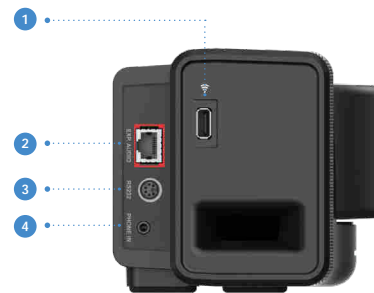

*For 4K UHD support, please check system/hardware requirements with your software application provider.

** Specifications may vary depending on countries and are subject to change without notice.

Front

- 1 PTZ lens
- 2 LED indicator

Top

Side

- 1 USB 2.0 Type-A
- 2 HDMI out (to TV)
- 3 USB 3.0 Type-B (device to PC)
- 4 LAN
- 5 DC 12V

- 1 USB 2.0 Type A for wireless dongle
- 2 Audio expansion
- 3 RS-232
- 4 Phone in/ Speaker out