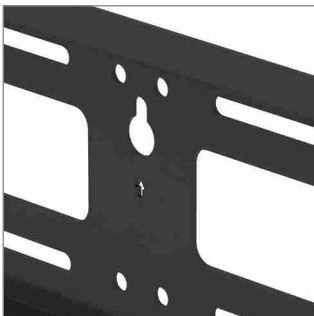

## FLAT SCREEN WALL MOUNT FOR SCREENS UP TO 65"

IDEAL FOR  
 SCREENS UP  
 TO 70KG

Designed for medium to large sized screens, the XRWALLF supports weights up to 70kg and features a low-profile design that mounts screens just 30mm from the wall. The universal interface accommodates mounting patterns up to 600 x 400mm and comes with adjustment screws which allow the screen to be levelled once mounted.

### FEATURES

- Central keyhole for easy installation
- Low profile design mounts screen close to the wall
- Levelling screws allow adjustment of screen height
- Safety fixings prevent unauthorised removal
- Padlock tabs on arms for additional security (padlock not included)
- Simple 'hook-on' installation with all mounting hardware included

65" <sup>↗</sup>  
165cm <sub>↙</sub>

VESA  
600  
x  
400

70KG

↔

Central keyhole for easy adjustment

Padlock tabs on arms for additional security (padlock not included)

Levelling screws allow adjustment of screen height