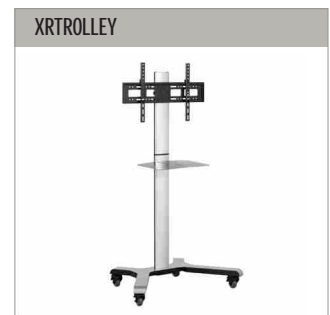

Flat Screen Floor Stand / Trolley
For 32" up to 55" screens from VESA
200 x 100 up to 600 x 400

SS-V1-XRWALLA-221121-EN