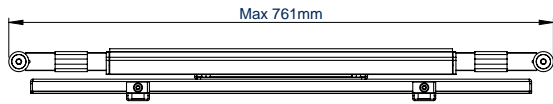

TOP VIEW

FRONT VIEW - CLOSED

PACKING INFORMATION

COLOUR:	ORDER REF:	EAN CODE:	MASTER CARTON QTY:	MASTER CARTON WEIGHT:	MASTER CARTON CUBE:
Black	XRWALLA	5019318305672	1	15.2kg	0.028 cbm

RELATED PRODUCTS

SS-V1-XRWALLA-221121-EN