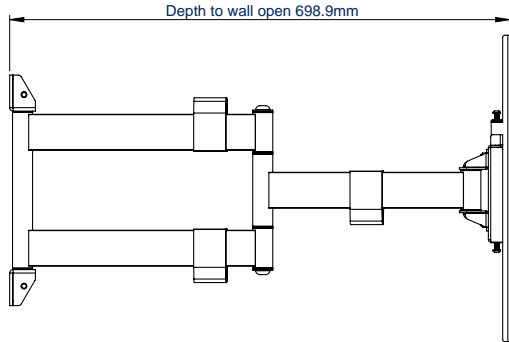

SIDE VIEW - EXTENDED