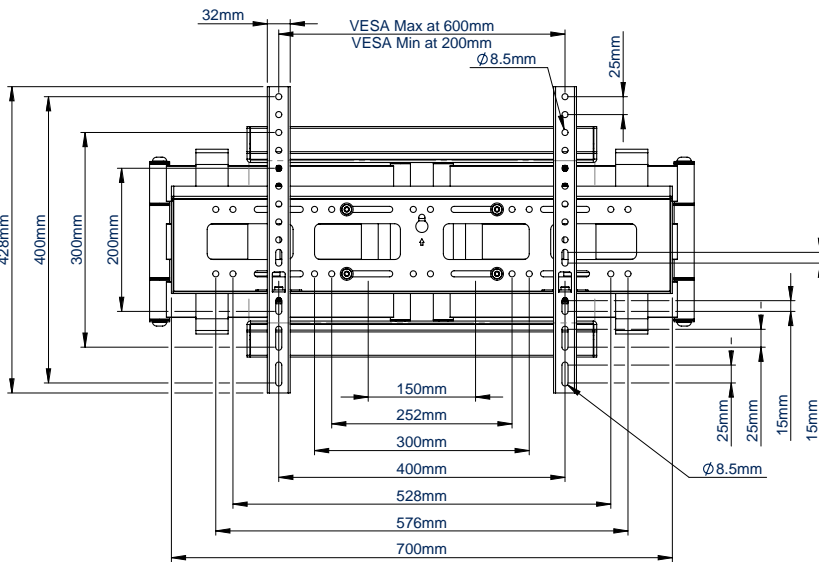

FRONT VIEW - CLOSED