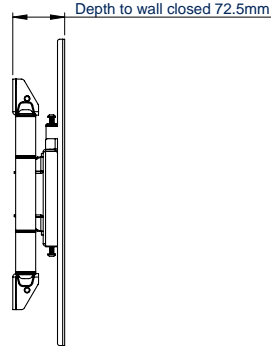

SIDE VIEW - CLOSED