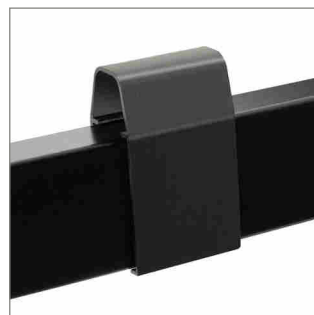

### FOR SCREENS UP TO 75"

**FOLDS FLAT TO THE WALL**

Designed for medium and large sized screens, the XRWALLA supports weights up to 80kg and features a low-profile design that mounts screens just 73mm from the wall. The universal interface accommodates mounting patterns up to 600 x 400mm and comes with adjustment screws which allow the screen to be levelled once mounted.

#### FEATURES

- Twin arms with three swivel points for a multitude of positioning options
- Folds flat to the wall
- Central keyhole swivelling point for an easy tilt and level adjustment
- Six cable management clips supplied to ensure a tidy install
- All swivelling points are concealed behind attractive coverplates to hide swivelling
- Mount has a 699mm extension range from the wall
- Turn screens from left to right
- Levelling screws allow adjustment of screen height
- Security swivelling points prevent unauthorised removal
- Padlock tabs on arms for additional security (padlock not included)

75" 178cm | VESA 600 x 400 | 80KG | 120° | Swivel

Twin arms with three swivel points for a multitude of positioning options

Padlock tabs on arms for additional security (padlock not included)

Six cable management clips supplied to ensure a tidy install

All swivelling points are concealed behind attractive coverplates to hide swivelling

TOP VIEW

SIDE VIEW - EXTENDED

SIDE VIEW - CLOSED

DETAIL A

FRONT VIEW - CLOSED

REAR VIEW - CLOSED

**PACKING INFORMATION**