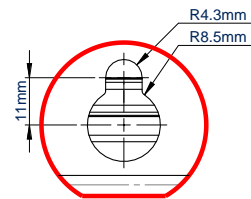

DETAIL A

FRONT VIEW - CLOSED

PACKING INFORMATION

COLOUR:	ORDER REF:	EAN CODE:	MASTER CARTON QTY:	MASTER CARTON WEIGHT:	MASTER CARTON CUBE:
Black	XRWALLA	5019318305672	1	15.2kg	0.028 cbm

RELATED PRODUCTS

SS-V1-XRWALLA-221121-EN