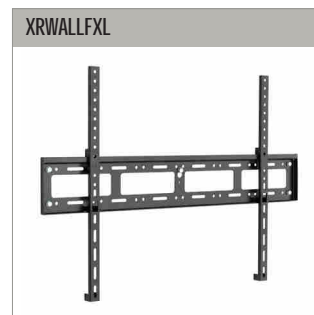

XL Flat Screen Wall Mount
For 43" up to 86" screens from VESA
200 x 100 up to 800 x 600