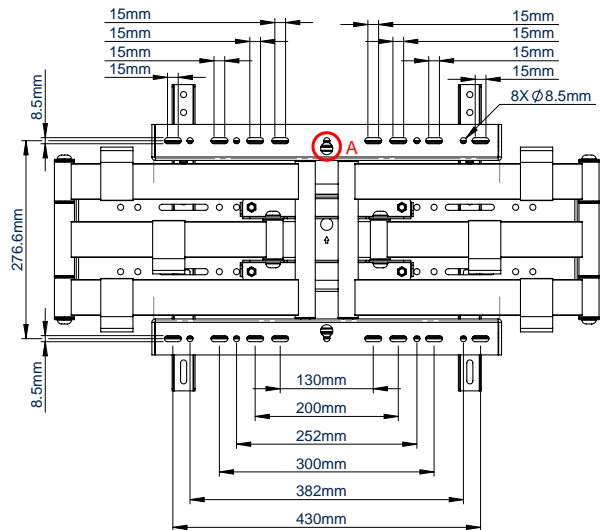

REAR VIEW - CLOSED

PACKING INFORMATION

COLOUR:	ORDER REF:	EAN CODE:	MASTER CARTON QTY:	MASTER CARTON WEIGHT:	MASTER CARTON CUBE:
Black	XRWALLA	5019318305672	1	15.2kg	0.028 cbm