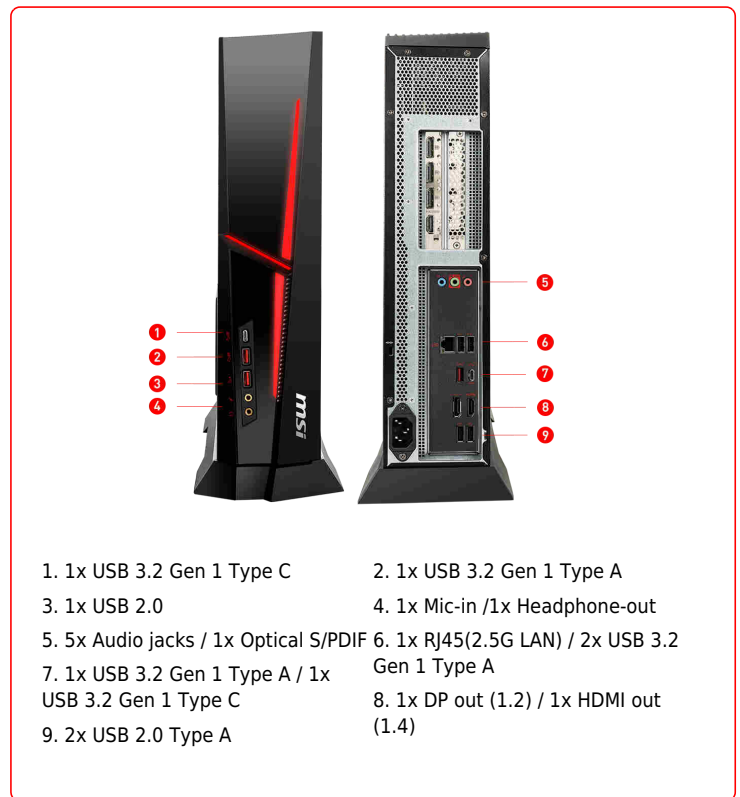

CONNECTIONS