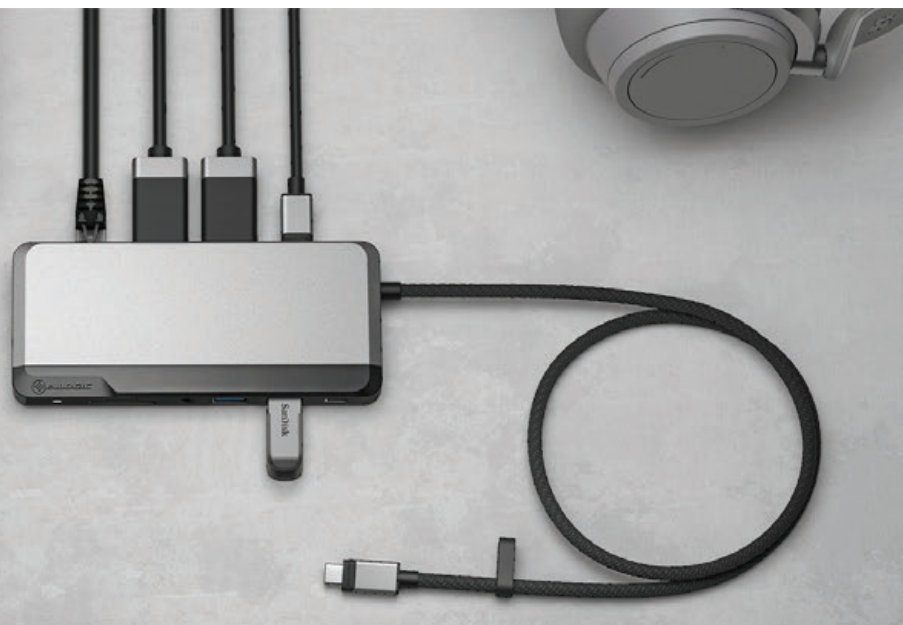

Dual Display Mini Dock MX2 LITE HDMI Edition

Ten Ways to Enhance Your Workspace

10 Different Ports For Total Connectivity

Many modern laptops are missing the ports professionals need to connect essential USB accessories and displays at their desk. With the nine-port MX2 on your desk, you can connect two pristine HDMI-enabled computer monitors for multi-screen activities. You can run all your standard IT peripherals, including keyboard, mouse, printer and phone. Transfer files from your SD and MicroSD card. Play back audio over headphones while you work and connect to Ethernet when you need a reliable connection for activities such as video conferencing.