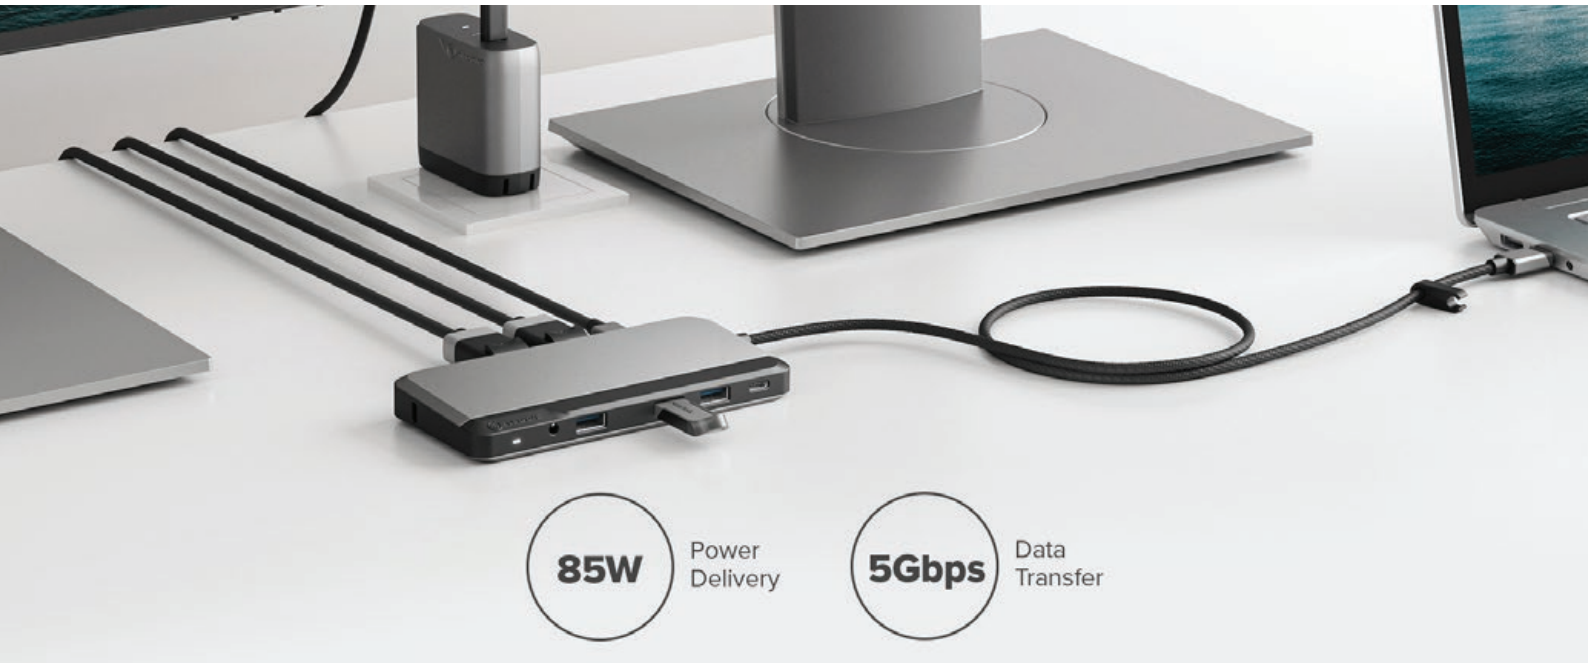

Dual Display Mini Dock

MX2 LITE

DisplayPort Edition

Nine Ways to Enhance Your Workspace

9 Different Ports For Total Connectivity

Many modern laptops are missing the ports professionals need to connect essential USB accessories and displays at their desk. With the nine-port MX2 on your desk, you can connect two pristine DisplayPort-enabled computer monitors for multi-screen activities. You can run all your standard IT peripherals, including keyboard, mouse, printer and phone. Play back audio over headphones while you work and connect to Ethernet when you need a reliable connection for activities such as video conferencing.

Full HD for Focused Work

Crystal Clear 1080p Resolution on Dual Display

The MX2 features two DisplayPort ports for dual Full HD [@60Hz] displays on Windows laptops and desktops [with USB-C or Thunderbolt 3&4 with video output]. Dual displays save you time otherwise squandered on toggling between applications on single screens. MX2 users also benefit from sharp display resolutions for visually detailed tasks such as image editing and design and layout work.

User Interface

Input	USB-C	
Output	2 x DisplayPort 4K@60Hz	2 x USB-C (85W Power Delivery & USB 3.2 Gen 1 Data)
	1 x Gigabit Ethernet	1 x 3.5mm Audio Jack
	3 x USB-A (USB 3.2 Gen 1)	

Power

Dock can provide up to 85W power to computer (when connected to appropriate power adapter)