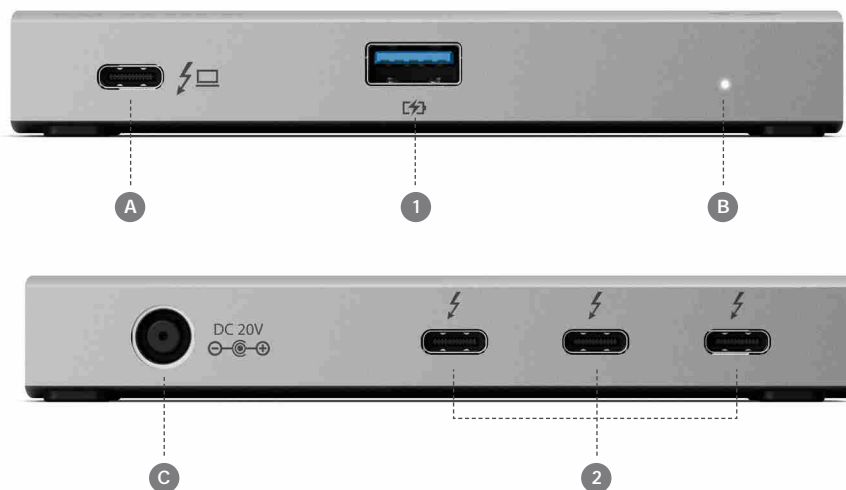

### 4 High-Performance Ports

**A** USB-C to Laptop Input Port. DP Alt Mode with 60W Power Delivery

**B** LED Indicator

**C** Power Port. Connects to a 110W External Power Adapter (supplied)

**1** USB-A 3.2 10Gbps, BC1.2 1.5A