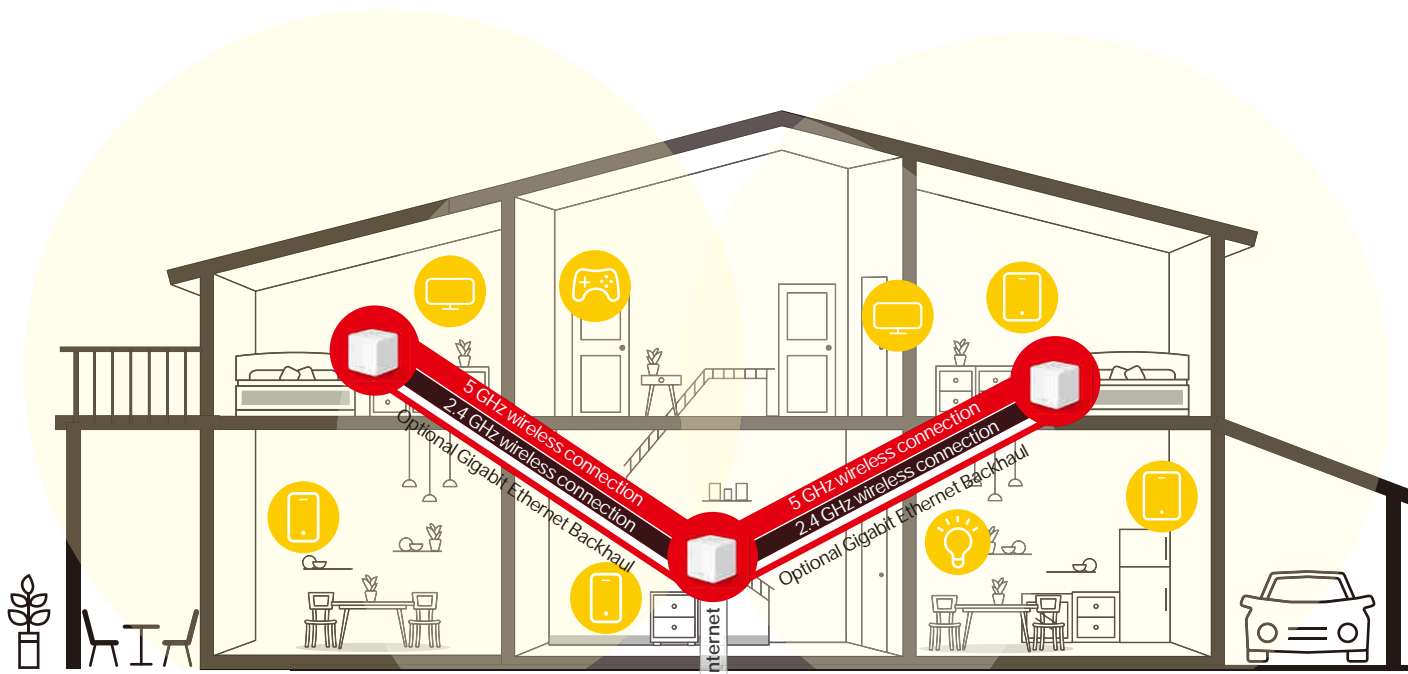

Halo works as a unified system to guarantee a strong Wi-Fi signal in every corner of your home. Mercusys Mesh Technology provides an incredibly fast and stable user experience when you walk around your home. Interruption and buffering will be a thing of the past.

Signals Never Drop

Seamless roaming intelligently connects devices to the Halo with the strongest signal and highest capacity. And Smart Connect helps to choose the best available band for each device. No more sudden signal drops or lagging Wi-Fi when you're roaming at home.†

Non-Stop Entertainment

Halo H30G harnesses the power of three separate AC1300 units, delivering whole home seamless Wi-Fi for up to 100 devices. This ensures Halo keeps your phones, computers, and other IoT devices connected and operating at peak performance.

Maximum Coverage with Beamforming

Halo H30G supports Beamforming technology to detect devices, even if they are far-away or low-powered, and concentrate wireless signal strength towards them, making your connection more stable.