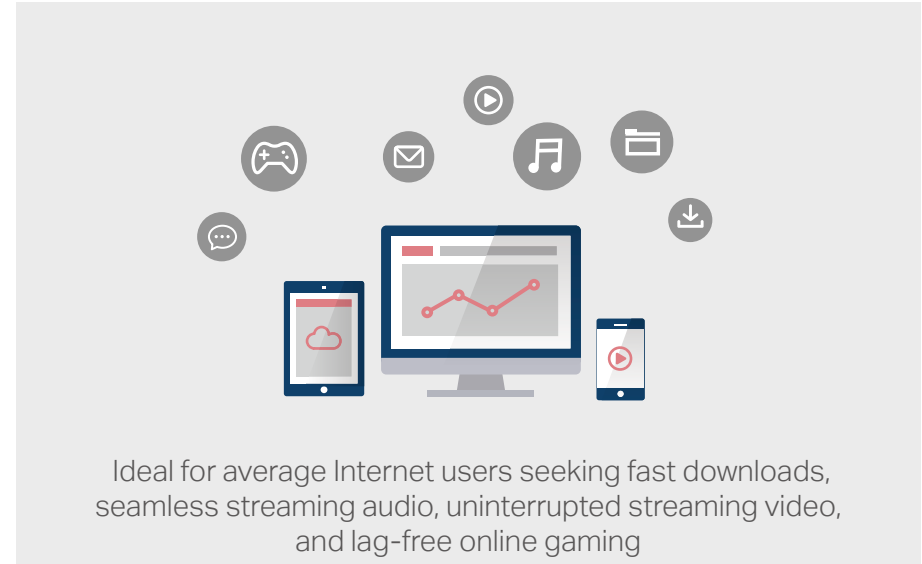

AC1300 Whole Home Mesh Wi-Fi System

Model: Halo H30G

Seamless Coverage up to
3500_{ft²} | **320**_{m²}

// Highlights

- One Unified Network - Run a single home network with one Wi-Fi name and password
- Connect up to 100 Devices - Handle traffic even in high-density networks, delivering fast connections†
- Gigabit Ports - 2× Gigabit ports per Halo unit for lightning-fast wired connections
- Easy App Control - Use the MERCUSYS App to quickly set up and manage your Wi-Fi

*The actual product may vary from the image

// Applications

Ideal for large homes with multiple rooms and multiple users

Ideal for average Internet users seeking fast downloads, seamless streaming audio, uninterrupted streaming video, and lag-free online gaming