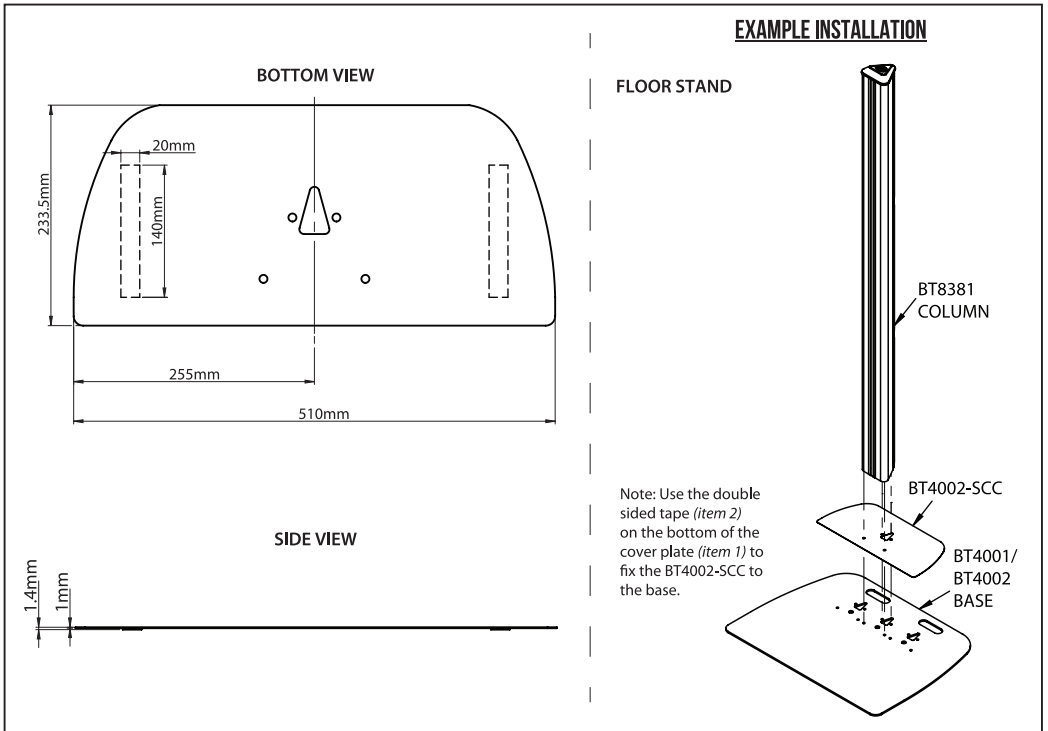

B-TECH AV MOUNTS

BT4002-SCC

SINGLE COLUMN COVER PLATE

FOR USE WITH BT4001 / BT4002 BASES & BT8381 COLUMNS

PRODUCT DIMENSIONS

CONTACT:
info@btechavmounts.com

©2021 B-Tech International Design & Manufacturing Ltd. All rights reserved.
B-Tech AV Mounts is a division of B-Tech International Design & Manufacturing Ltd.
B-Tech AV Mounts and the B-Tech logo are registered trade marks.
All other brands and product names are trademarks of their respective owners.
Photographs are for illustrative purposes only. E&OE.

AMA-BT4002-SCC-V1-0621-45 MADE IN VIETNAM