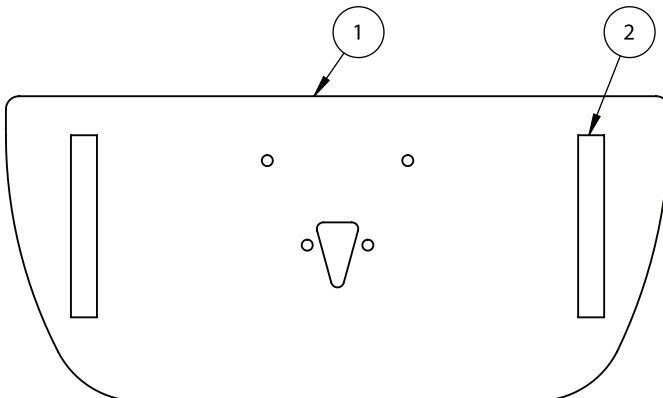

BT4002-SCC

SINGLE COLUMN COVER PLATE

FOR USE WITH BT4001 / BT4002 BASES & BT8381 COLUMNS

PARTS LIST

ITEM	DESCRIPTION	QTY
1	COVER PLATE	1
2	DOUBLE SIDED TAPE	2

B-TECH AV MOUNTS

BT4002-SCC

SINGLE COLUMN COVER PLATE