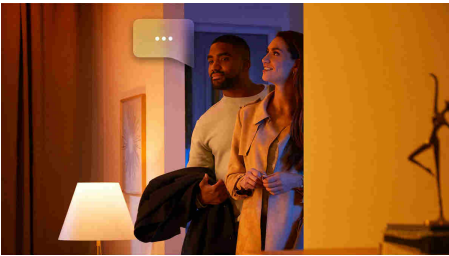

Philips Hue works with Amazon Alexa and the Google Assistant when paired with a compatible Google Nest or Amazon Echo device. Simple voice commands allow you to control multiple lights in a room, or just a single lamp.

Set the right mood with warm to cool white light