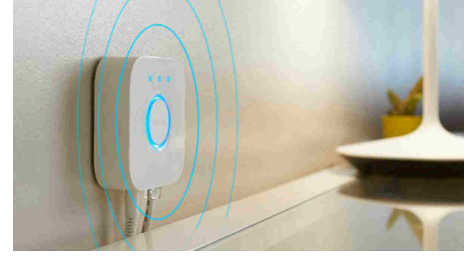

Unlock the full suite of smart lighting features with the Bridge

The Bridge unlocks the features that make smart lighting truly smart – away-from-home control, voice control, automated lighting and much more. Add a Bridge to your setup to create immersive experiences, tap into technology that's secure and reliable, and more. The Bridge is the key to smart lighting like you've never seen before.