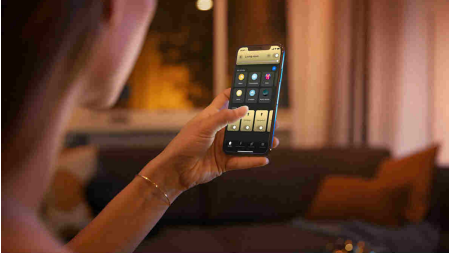

## Easy smart lighting

Use thousands of shades of warm-to-cool white light with these B22 smart bulbs, whose bayonet bases fit most standard fixtures. Wireless dimming lets you set the right mood instantly.

### Easy smart lighting

- Control up to 10 lights with the Bluetooth app
- Control lights with your voice\*
- Set the right mood with warm to cool white light
- Get the perfect light recipes for your daily activities
- Unlock the full suite of smart lighting features with the Bridge

# Highlights

Control up to 10 lights with the Bluetooth app

With the Hue Bluetooth app, you can control your Hue smart lights in a single room of your home. Add up to 10 smart lights and control them all with just the touch of a button on your mobile device.