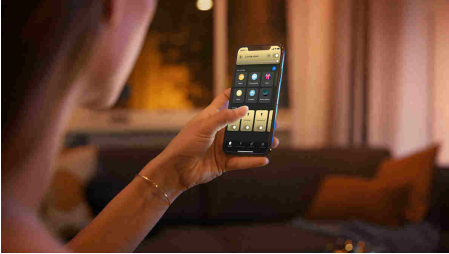

## Easy smart lighting

These two B22 smart LED bulbs offer just right amount of soft white smart light. With a brightness equivalent to a traditional 75 W bulb, these bulbs are best used to light areas of the living room or kitchen.

### Easy smart lighting

- Control up to 10 lights with the Bluetooth app
- Control lights with your voice\*
- Set the right mood with soft white light
- Unlock the full suite of smart lighting features with the Bridge

# Highlights

Control up to 10 lights with the Bluetooth app

With the Hue Bluetooth app, you can control your Hue smart lights in a single room of your home. Add up to 10 smart lights and control them all with just the touch of a button on your mobile device.