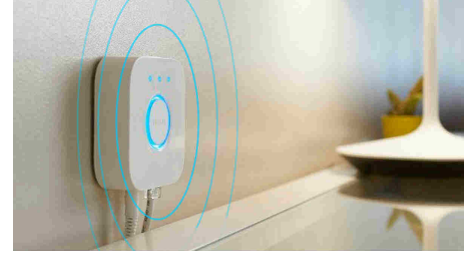

# Highlights

Control up to 10 lights with the Bluetooth app

With the Hue Bluetooth app, you can control your Hue smart lights in a single room of your home. Add up to 10 smart lights and control them all with just the touch of a button on your mobile device.

Control lights with your voice\*

Philips Hue works with Amazon Alexa and the Google Assistant when paired with a compatible Google Nest or Amazon Echo device. Simple voice commands allow you to control multiple lights in a room, or just a single lamp.

Unlock the full suite of smart lighting features with the Bridge

The Bridge unlocks the features that make smart lighting truly smart – away-from-home control, voice control, automated lighting and much more. Add a Bridge to your setup to create immersive experiences, tap into technology that's secure and reliable, and more. The Bridge is the key to smart lighting like you've never seen before.