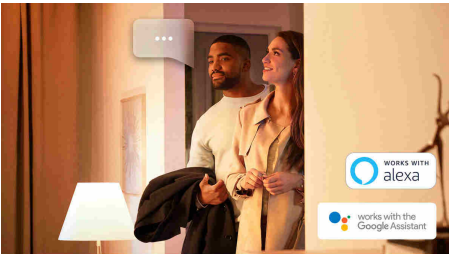

## Easy smart lighting

These two B22 smart LED bulbs offer just right amount of soft white smart light. With a brightness equivalent to a traditional 75 W bulb, these bulbs are best used to light areas of the living room or kitchen.

### Easy smart lighting

- Control up to 10 lights with the Bluetooth app
- Control lights with your voice\*
- Set the right mood with soft white light
- Unlock the full suite of smart lighting features with the Bridge

# Highlights

Control up to 10 lights with the Bluetooth app

With the Hue Bluetooth app, you can control your Hue smart lights in a single room of your home. Add up to 10 smart lights and control them all with just the touch of a button on your mobile device.

Control lights with your voice\*

Philips Hue works with Amazon Alexa and the Google Assistant when paired with a compatible Google Nest or Amazon Echo device. Simple voice commands allow you to control multiple lights in a room, or just a single lamp.