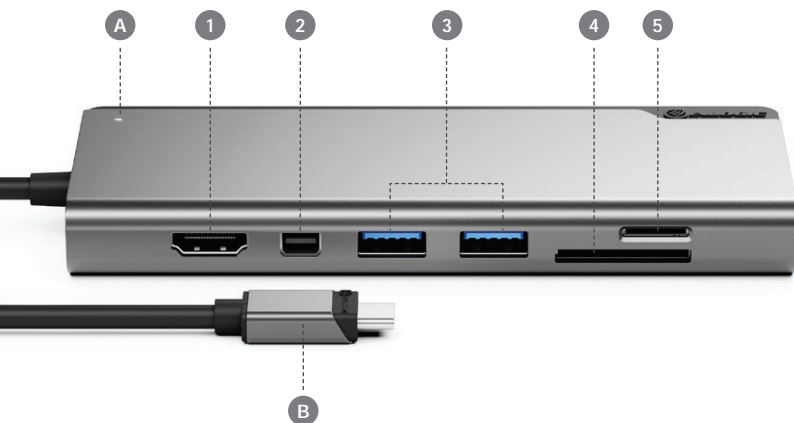

Colour

ULDPLSV2-SGR

• Space grey and black

Ports to Out-Perform Bigger Docks

Your Desk Accessories Via One Dock The Dock Plus 2 is smaller than a mobile phone but a better performer than bulkier docks. It gifts you ports – two USB-A [3.2] and a USB-C [3.2] – to activate essential desk accessories, including keyboard, mouse, screen devices and scanners. Let's not forget the spit-polished display graphics, agile data transfer, Ethernet, and 100W charging muscle in the mix either. It's also your ally when you need to hit the road with professional connectivity options.

SINGLE 5K DISPLAY WITH MAC

The Dock PLUS delivers Mac users a picture-perfect single display for their desk set up.

DUAL 4K DISPLAYS WITH WINDOWS

Windows users can plug into the Dock PLUS to run up to two ultra-polished external displays.

100W Your Laptop Will Love

Empower Your Laptop The Dock Plus 2 has the power to change [and charge] your world. We're talking 100W power delivery here. Supporting the latest USB Power Delivery [PD 3.0] standards, the dock delivers a rocket battery boost for your device and speeds your data transfers, so you can focus disruption-free on your desk activity.

8 High-Performance Ports

A LED Power Button

B Integrated USB-C Lead

1 HDMI (max 4K @60Hz)

2 Mini DisplayPort (max 5K @60Hz)

3 USB-A 3.1 Gen1 (5G)

4 SD Card Reader

5 Micro SD Card Reader