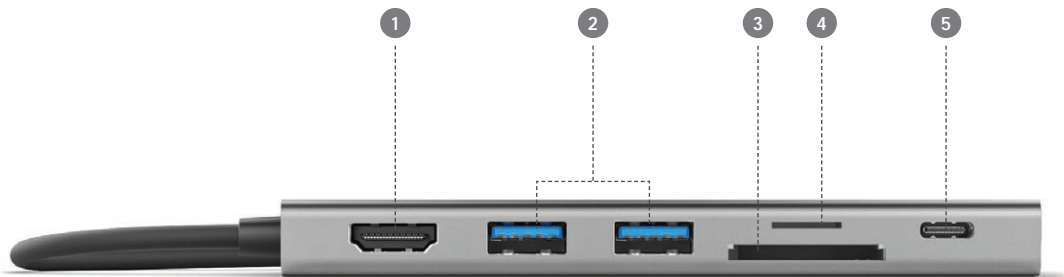

4K@60Hz Ultra HD Support

In tune with the increasing popularity of high-performance 4K content, ALOGIC's Dock UNI Gen 2 supports smooth Ultra HD experiences. The upgraded dock gifts video output up to 4K[60Hz]*, while also supporting legacy Full HD monitors. Screen multimedia content for work or entertainment in vivid detail.

SINGLE 4K DISPLAY WITH MAC & WINDOWS

The Dock UNI delivers Mac & Windows users a picture-perfect single display for their desk set up.

100W Power Delivery

For power-thirsty laptops, the Dock UNI Gen 2 is a ready solution. Supporting USB Power Delivery 3.0 standards, the Dock Uni charges your USB-C powered laptop with up to 100W power.

6 High-Performance Ports

1 HDMI (max 4K @60Hz)

4 Micro SD Card Reader

2 USB-A 3.1 Gen1 (5G)

5 USB-C (5Gbps, 100W Power Delivery)

3 SD Card Reader

Display Resolution Table

DisplayPort Alt Mode Version	Single Display
DP1.4 (HBR3) with DSC	5120x2880 60Hz
DP1.4 (HBR3) without DSC	3840x2160 60Hz
DP1.2 (HBR2)	3840x2160 30Hz

User Interface

Input Integrated USB-C Lead

Output 1 x HDMI (max 4K @60Hz)
2 x USB-A (5Gbps)

1 x USB-C (5Gbps, 100W Power Delivery)
1 x SD and Micro SD Card Readers

Power

Supports up to 100W pass-through laptop charging via USB-C Power Delivery