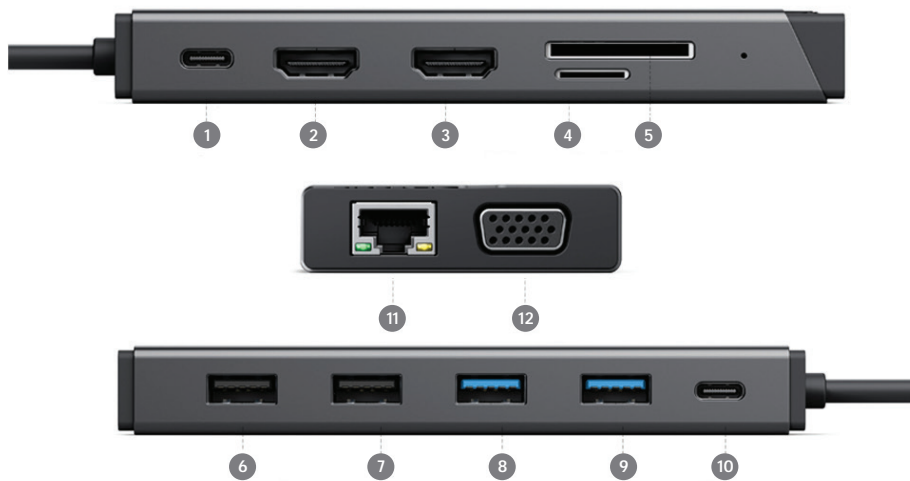

12 High-Performance Ports

1 USB-C Pass Thru Charging (Up to 100 W/20V/5A)

2 HDMI

3 HDMI

4 Micro SD Card Reader

5 SD Card Reader

6 USB-A 2.0

7 USB-A 2.0

8 USB-A 3.1 Gen1 (5G)

9 USB-A 3.1 Gen1 (5G)

10 USB-C 3.1 Gen 1 (5G)

11 RJ45 Ethernet 1 Gbps

12 VGA