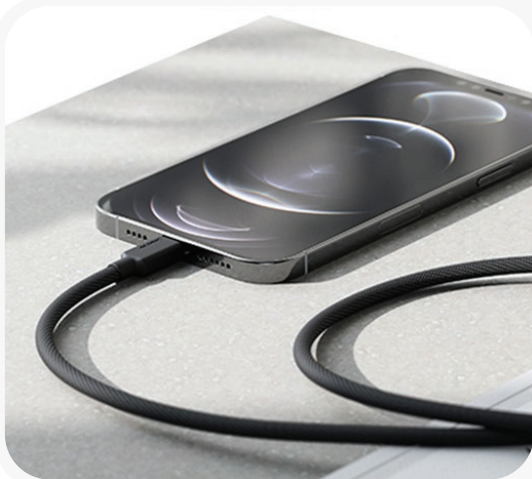

Lightning Cable

CHARGE & SYNC CABLE

Lightning ▶ USB-C

Fast Charging

High Bend Life

Built Strong

Part no	Colour	Length
ELPC8P01-BK	• Black	1m
ELPC8P02-BK	• Black	2m

Tough Outside. Tough Inside.

Built for Your Daily Charging Regime

The Elements Pro USB-C to Lightning cable features double-braided sleeving for ultra-resilience in the face of constant strains and pressures inevitable with cable handling. The Elements Pro also features strong insulation that fortifies its health, so you can charge with confidence.

Gymnastic Bendability.

Squeezes into Confined Spaces

Although the Elements Pro's exterior is extremely strong, the cable's reinforced braiding ensures its highly flexible too. Tightly bundle the Elements Pro into your purse or bag pocket, and freely twist and maneuver it into your device and charger ports. The Elements Pro is also housed in an extremely robust and bendable connector shell that you can squeeze into the confined domestic and office spaces other cables can't reach. With the Elements Pro in your hands, you have a cable that can absorb more than 30,000 bends.

Cable Speed You Need

Charge it on Your Clock

Plug the Elements Pro cable into your favourite portable devices for 12W power delivery, or transfer multimedia data between your devices at 480Mbps. Either way, the Elements Pro won't keep you waiting.