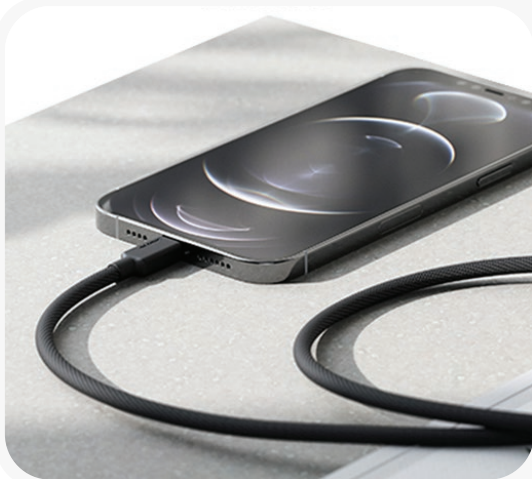

## Lightning ▶ USB-C

Fast Charging

High Bend Life

Built Strong

Part no	Colour	Length
ELPC8P01-BK	• Black	1m
ELPC8P02-BK	• Black	2m

### Tough Outside. Tough Inside.

Built for Your Daily Charging Regime

The Elements Pro USB-C to Lightning cable features double-braided sleeving for ultra-resilience in the face of constant strains and pressures inevitable with cable handling. The Elements Pro also features strong insulation that fortifies its health, so you can charge with confidence.

### Gymnastic Bendability.

Squeezes into Confined Spaces

Although the Elements Pro's exterior is extremely strong, the cable's reinforced braiding ensures its highly flexible too. Tightly bundle the Elements Pro into your purse or bag pocket, and freely twist and maneuver it into your device and charger ports. The Elements Pro is also housed in an extremely robust and bendable connector shell that you can squeeze into the confined domestic and office spaces other cables can't reach. With the Elements Pro in your hands, you have a cable that can absorb more than 30,000 bends.