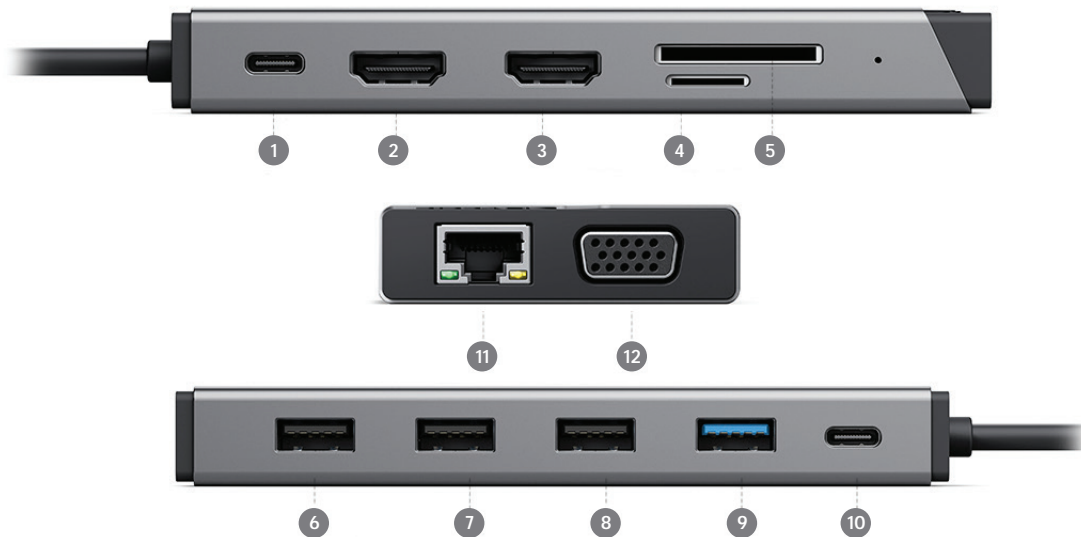

Great Connections in 12 Ports

Plug into New-Found Productivity

Your work is all about connections. So is the DV3. Connect all your favourite essentials – phone, tablet, keyboard, mouse and the rest – to the ultra-compact dock's five USB ports [USB-A and USB-C]. Enjoy reliable internet in the clutch, with Gigabit Ethernet. Plug into two display ports for more screen space, and use the SD Card Reader to stop time squandered on slow video and image transfers.

A Dock in Tune With All Modern Laptops

Compatibility Headaches Cured

The DV3 is compatible with all modern laptops. Plug in your Mac, Windows, or Chromebook devices. Hot desk it at home or in the office. When it's time to retire your old laptops, reconnect the DV3 with your new ones. We call that an act of conservation. You could call it an awesome return on investment.

12 High-Performance Ports

- 1 USB-C PD port (Up to 100 W/20V/5A)
- 2 HDMI
- 3 HDMI
- 4 Micro SD Card Reader
- 5 SD Card Reader
- 6 USB-A 2.0
- 7 USB-A 2.0
- 8 USB-A 2.0
- 9 USB-A 3.1 Gen1 (5G)
- 10 USB-C 3.1 Gen 1 (5G)
- 11 RJ45 Ethernet 1 Gbps
- 12 VGA

User Interface

Input USB-C

Output 1x USB-C PD port (100 W/20V/5A)
 2x HDMI
 1x VGA
 1x SD/MicroSD Readers

1x RJ45 -1 0 Mbps/ 100Mbps /1000Mbps

3x USB-A 2.0 - 480 Mbps

1x USB-A 3.0 - Support 5 Gbps, and down compatible USB2.0.