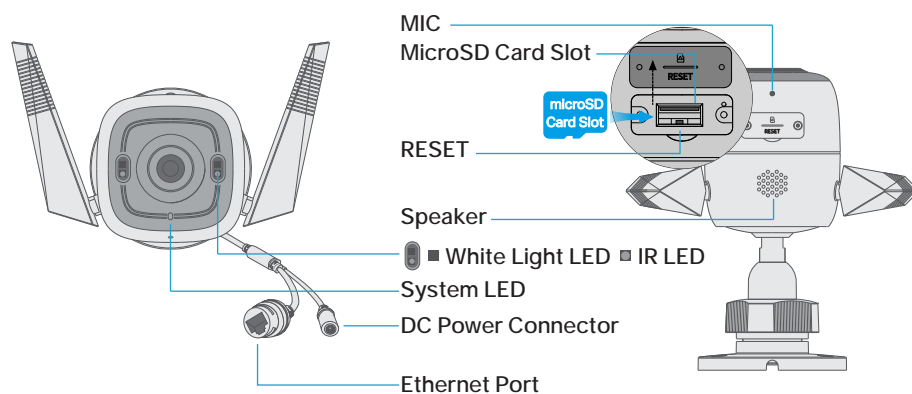

Stores 4MP video directly to a local microSD card[†], offering convenient access to your video footage.

[†]microSD card needs to be purchased separately.

// Specifications

Camera

- Image Sensor: 1/3"
- Resolution: 4MP (2560 × 1440)
- Night Vision: 850 nm IR LED (up to 98 ft)
- Lens: F/NO: 1.61; Focal Length: 3.18 mm

Audio

- Audio Communication: 2-way audio
- Audio Input & Output: Built-in microphone and speaker

Video

- Video Compression: H.264
- Frame Rate: 15fps
- Video Streaming: 4MP

Activity Notifications

- Input Trigger: Motion Detection; Line-Crossing Detection; Area Intrusion Detection; Camera Tampering
- Output Notification: Push notification; Sound/Light alert

// Specifications

Hardware

- Port: Ethernet through RJ45 Port
- Button: RESET button
- LED: System LED; IR LED; White Light
- Adapter Input: 100-240 VAC, 50/60 Hz, 0.3 A
- Adapter Output: 9.0 V, 0.6 A (DC Power)
- External Storage: microSD card slot (Supports 8 GB - 256 GB)
- Dimensions (W x D x H): 5.6*4.1*2.5 in. (142.3*103.4*64.3 mm)