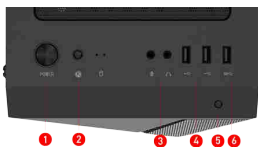

### CONNECTIONS

1. Power Button
2. Reset Button
3. Mic in / Audio out
4. USB 2.0x 2
5. Insta-Light Loop Button
6. USB 3.2 Gen 1 Type-A

**msi**® PC CASE  
**MPG VELOX 100R**

---

Generated 2021-08-24, check for the latest version [www.msi.com/datasheet](http://www.msi.com/datasheet). The information provided in this document is intended for informational purposes only and is subject to change without notice.