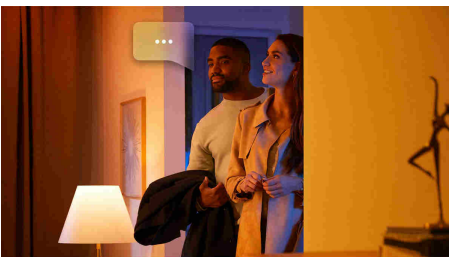

Easy smart lighting

- Control up to 10 lights with the Bluetooth app
- Control lights with your voice*
- Set the right mood with warm to cool white light
- Get the perfect light recipes for your daily activities
- Unlock the full suite of smart lighting features with the Bridge

Highlights

Control up to 10 lights with the Bluetooth app

With the Hue Bluetooth app, you can control your Hue smart lights in a single room of your home. Add up to 10 smart lights and control them all with just the touch of a button on your mobile device.

Control lights with your voice*

Philips Hue works with Amazon Alexa and the Google Assistant when paired with a compatible Google Nest or Amazon Echo device. Simple voice commands allow you to control multiple lights in a room, or just a single lamp.