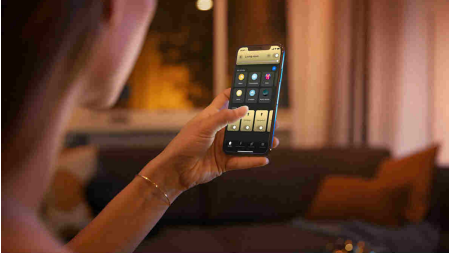

Easy smart lighting

Add these two smart candelabra bulbs with warm white to cool daylight to help you relax, read, concentrate or energise. Control instantly via Bluetooth in one room or pair with a Hue Bridge to unlock the full suite of features.

Easy smart lighting

- Control up to 10 lights with the Bluetooth app
- Control lights with your voice*
- Set the right mood with warm to cool white light
- Get the perfect light recipes for your daily activities
- Unlock the full suite of smart lighting features with the Bridge

Highlights

Control up to 10 lights with the Bluetooth app

With the Hue Bluetooth app, you can control your Hue smart lights in a single room of your home. Add up to 10 smart lights and control them all with just the touch of a button on your mobile device.