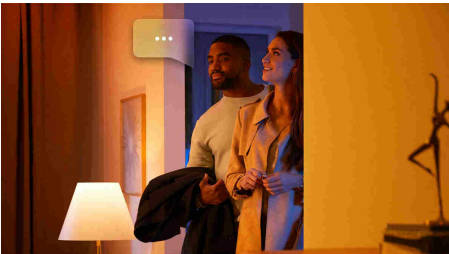

Easy smart lighting

With two B22 smart LED bulbs, you get millions of shades of white and coloured light as well as wireless dimming to set the mood instantly in your home. Use in any standard fixture with a bayonet base.

Easy smart lighting

- Control up to 10 lights with the Bluetooth app
- Control lights with your voice*
- Create a personalised experience with colourful smart light
- Set the right mood with warm to cool white light
- Get the perfect light recipes for your daily activities
- Unlock the full suite of smart lighting features with the Bridge

Highlights

Control up to 10 lights with the Bluetooth app

With the Hue Bluetooth app, you can control your Hue smart lights in a single room of your home. Add up to 10 smart lights and control them all with just the touch of a button on your mobile device.

Control lights with your voice*

Philips Hue works with Amazon Alexa and the Google Assistant when paired with a compatible Google Nest or Amazon Echo device. Simple voice commands allow you to control multiple lights in a room, or just a single lamp.