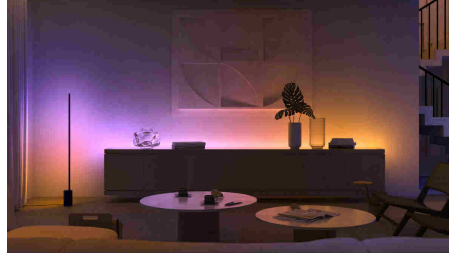

Easy smart lighting

With two B22 smart LED bulbs, you get millions of shades of white and coloured light as well as wireless dimming to set the mood instantly in your home. Use in any standard fixture with a bayonet base.

Highlights

Control up to 10 lights with the Bluetooth app

With the Hue Bluetooth app, you can control your Hue smart lights in a single room of your home. Add up to 10 smart lights and control them all with just the touch of a button on your mobile device.

Create a personalised experience with colourful smart light

Transform your home with over 16 million colours, instantly creating the right atmosphere for any event. With the touch of a button, you can set a festive mood for a party, turn your living room into a movie theatre, enhance your home decor with colour accents, and much more.

Set the right mood with warm to cool white light

These bulbs and light fixtures offer different shades of warm to cool white light. With complete dimmability from bright to low nightlights, you can tune your lights to the perfect shade and brightness of light for your daily needs.