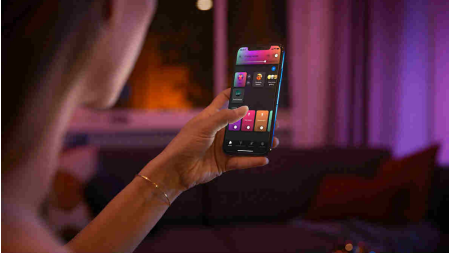

Easy smart lighting

With two B22 smart LED bulbs, you get millions of shades of white and coloured light as well as wireless dimming to set the mood instantly in your home. Use in any standard fixture with a bayonet base.

Easy smart lighting

- Control up to 10 lights with the Bluetooth app
- Control lights with your voice*
- Create a personalised experience with colourful smart light
- Set the right mood with warm to cool white light
- Get the perfect light recipes for your daily activities
- Unlock the full suite of smart lighting features with the Bridge

Highlights

Control up to 10 lights with the Bluetooth app

With the Hue Bluetooth app, you can control your Hue smart lights in a single room of your home. Add up to 10 smart lights and control them all with just the touch of a button on your mobile device.