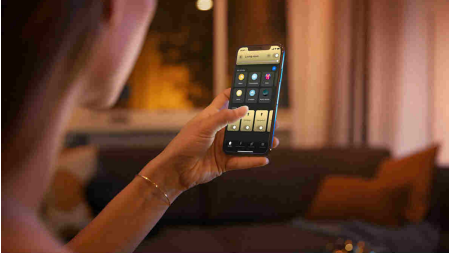

Easy smart lighting

Suitable for most light fixtures, these two E27 smart LED bulbs offer cool light, warm light and all the shades in between as well as instant wireless dimming.

Easy smart lighting

- Control up to 10 lights with the Bluetooth app
- Control lights with your voice*
- Set the right mood with warm to cool white light
- Get the perfect light recipes for your daily activities
- Unlock the full suite of smart lighting features with the Bridge

Highlights

Control up to 10 lights with the Bluetooth app

With the Hue Bluetooth app, you can control your Hue smart lights in a single room of your home. Add up to 10 smart lights and control them all with just the touch of a button on your mobile device.

Control lights with your voice*

Philips Hue works with Amazon Alexa and the Google Assistant when paired with a compatible Google Nest or Amazon Echo device. Simple voice commands allow you to control multiple lights in a room, or just a single lamp.

Unlock the full suite of smart lighting features with the Bridge

The Bridge unlocks the features that make smart lighting truly smart – away-from-home control, voice control, automated lighting and much more. Add a Bridge to your setup to create immersive experiences, tap into technology that's secure and reliable, and more. The Bridge is the key to smart lighting like you've never seen before.