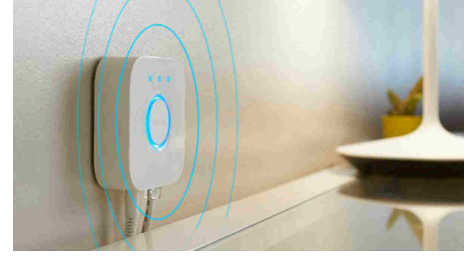

Set the right mood with warm to cool white light

These bulbs and light fixtures offer different shades of warm to cool white light. With complete dimmability from bright to low nightlights, you can tune your lights to the perfect shade and brightness of light for your daily needs.

Unlock the full suite of smart lighting features with the Bridge

The Bridge unlocks the features that make smart lighting truly smart – away-from-home control, voice control, automated lighting and much more. Add a Bridge to your setup to create immersive experiences, tap into technology that's secure and reliable, and more. The Bridge is the key to smart lighting like you've never seen before.