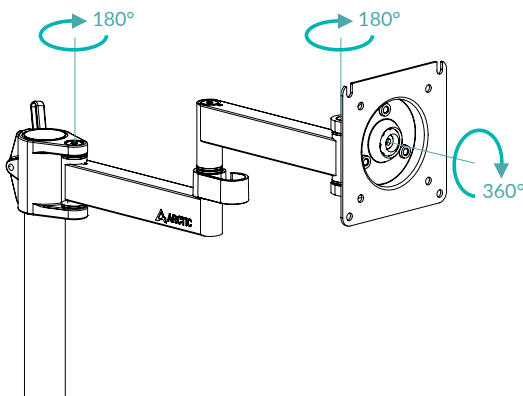

X1

Desk Mount Monitor Arm

General Specifications

Supported Screen Size	≤ 40"/≤ 43" Ultrawide Monitor
VESA Standard	VESA 75 (75x75) ; VESA 100 (100x100)
Maximum Monitor Weight	10 kg/22 lbs
Rotation	360°
Swivel	180°
Tilt	+/-15°
Table Thickness	20-55 mm
Material	Steel, Zinc Alloy
Weight	2.8 kg
Colour	Matt Black

Shipping Information

Box Dimensions	436 (L) x 192 (W) x 102 (H) mm
Gross Weight	2.859 kg
SKU	AEMNT00061A
EAN	4895213703581
UPC	840033401395

All materials are compatible with RoHS requirements

Designed by ARCTIC