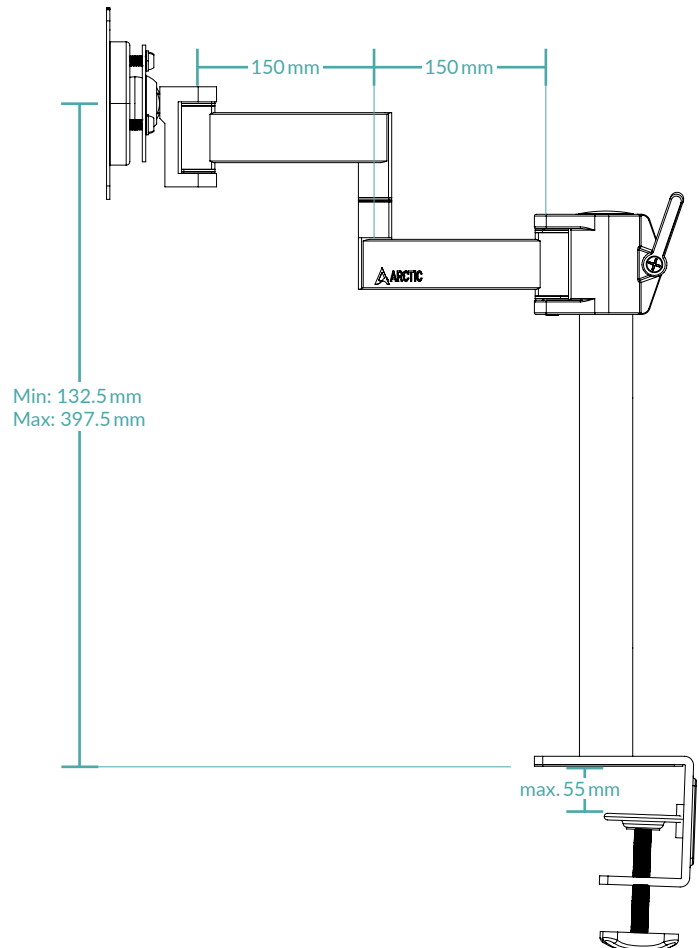

X1

Desk Mount Monitor Arm

General Specifications

Supported Screen Size	≤ 40"/≤ 43" Ultrawide Monitor
VESA Standard	VESA 75 (75x75) ; VESA 100 (100x100)
Maximum Monitor Weight	10 kg/22 lbs
Rotation	360°
Swivel	180°
Tilt	+/-15°
Table Thickness	20-55 mm
Material	Steel, Zinc Alloy
Weight	2.8 kg
Colour	Matt Black

Shipping Information

Box Dimensions	436 (L) x 192 (W) x 102 (H) mm
Gross Weight	2.859 kg
SKU	AEMNT00061A
EAN	4895213703581
UPC	840033401395

All materials are compatible with RoHS requirements

Designed by ARCTIC