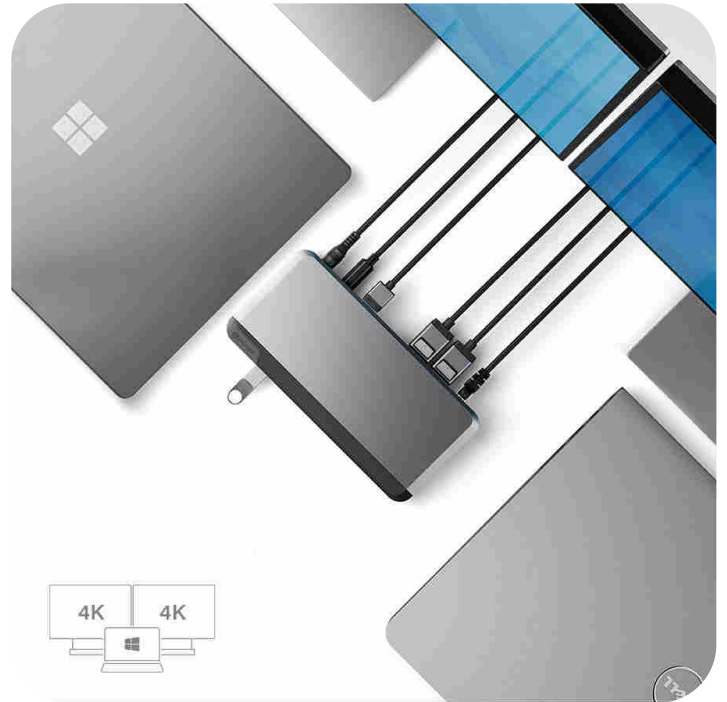

## Ports for Versatile Work Stations

When you have a lot going on, so does the MX2. It fast-charges laptops with up to 65W of power, supports up to two displays, and delivers connectivity for standard peripherals including Ethernet, audio/microphone jack and USB accessories. All at the same time.

### DP Alt Mode Technology

The MX2 makes multi-display set ups simple. Featuring DP Alt Mode technology, it connects directly with up to two displays and multiple other accessories. No need to install drivers or software. Plug in and go.

### SINGLE 5K DISPLAY WITH MAC

The MX2 delivers Mac users a picture-perfect single display for their desk set up.