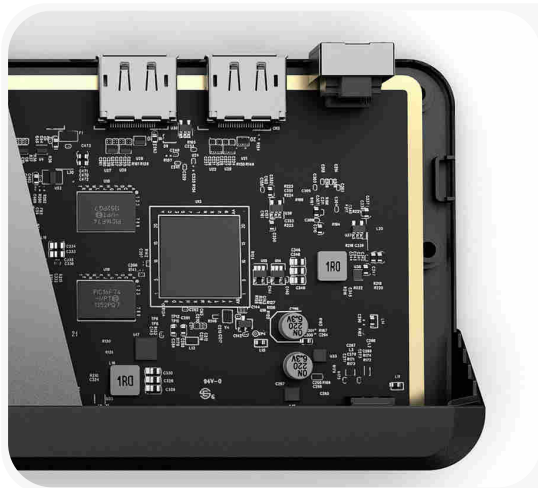

# Dual 4K Display Universal Docking Station – MX2

- WITH 65W LAPTOP CHARGING

Dual Display

4K Ultra HD

Apple & Windows  
Compatible

65W Power Delivery

Power Adapter  
Included

Part no

## Immersive Dual 4K

The MX2 dock can support up to two stunning external displays\*. The dock supports extension or mirroring across the two external displays when used with a Windows Laptop.

\* The quantity and resolution of video outputs supported is dependent on the capabilities of the computer used with the docking station. Mac laptop users who use the MX2 can only mirror their laptop screen. This is a good solution for Mac laptop users who want to run a single monitor display that's much larger than the laptop screen they are mirroring.

Refer to the resolution support table for details on the output capabilities of computers based on their specifications.

## Ports for Versatile Work Stations

When you have a lot going on, so does the MX2. It fast-charges laptops with up to 65W of power, supports up to two displays, and delivers connectivity for standard peripherals including Ethernet, audio/microphone jack and USB accessories. All at the same time.