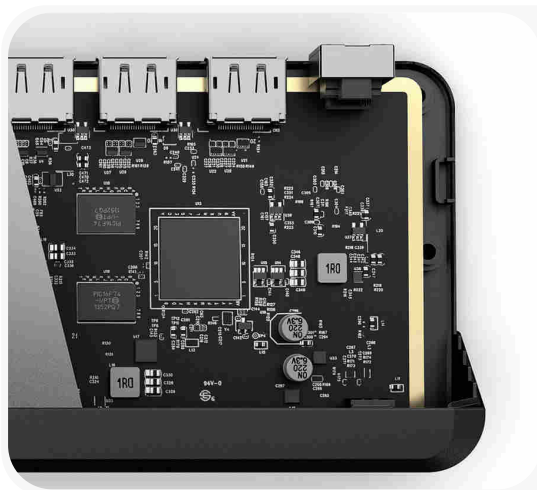

Part no

Colour

DUPRMX3-WW

• Space grey and black

Immersive Triple 4K

The MX3 dock can support up to three stunning external displays *. The dock supports extension or mirroring across the three external displays when used with a Windows Laptop.

* The quantity and resolution of video outputs supported is dependent on the capabilities of the computer used with the docking station. Mac laptop users who use the MX3 can only mirror their laptop screen. This is a good solution for Mac laptop users who want to run a single monitor display that's much larger than the laptop screen they are mirroring.

Refer to the resolution support table for details on the output capabilities of computers based on their specifications.

KEEP YOUR LAPTOP CHARGED

Up to 100W Charging Power

Ports for Versatile Work Stations

SIMPLIFIED CONNECTIVITY

DP Alt Mode Technology

The MX3 makes multi-display set ups simple. Featuring DP Alt Mode technology, it connects directly with up to three displays and multiple other accessories. No need to install drivers or software. Plug in and go.