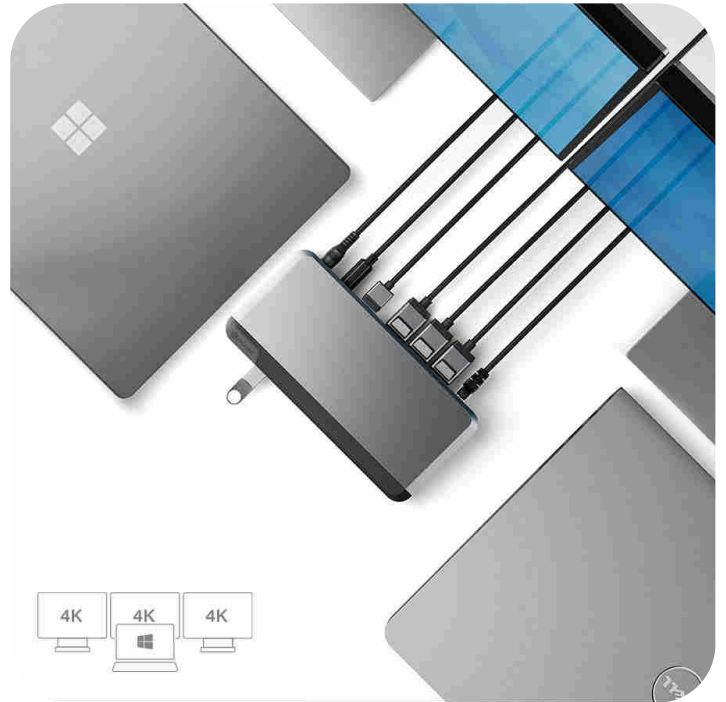

Part no

Colour

DUPRMX3-WW

• Space grey and black

Immersive Triple 4K

The MX3 dock can support up to three stunning external displays *. The dock supports extension or mirroring across the three external displays when used with a Windows Laptop.

SIMPLIFIED CONNECTIVITY

DP Alt Mode Technology

The MX3 makes multi-display set ups simple. Featuring DP Alt Mode technology, it connects directly with up to three displays and multiple other accessories. No need to install drivers or software. Plug in and go.

“PLUG & PLAY”

SINGLE 5K DISPLAY WITH MAC

The MX3 delivers Mac users a picture-perfect single display for their desk set up.

TRIPLE 4K DISPLAY WITH WINDOWS

Windows users can plug into the MX3 to run up to three ultra-polished external displays.

USB-C Captive Cable

Lock Slot

VESA Mount

11 High-Performance Ports

- A** LED Power Button
- 1** USB-A 3.1 Gen 1 (5G) BC 1.2 & Apple Charging Support connects with older laptops and charges Apple devices
- 2** USB-C 3.1 Gen 2 (10G) BC 1.2 & Apple Charging Support connects with modern laptops and charges Apple devices
- 3** Micro SD Card Reader (SD 4.0) for speedier transfer of bulk images, video and audio between devices
- 4** SD Card Reader (SD 4.0) for speedier transfer of bulk images, video and audio between devices
- 5** 3.5mm TRRS Audio/Microphone Jack supports quality recording and playback
- 6** RJ45 Ethernet 1 Gbps for stable Internet connection
- 7** DisplayPort (DP1.4/DP++) for generous bandwidth data transmission to run crisp external displays
- 8** DisplayPort (DP1.4/DP++) for generous bandwidth data transmission to run crisp external displays
- 9** DisplayPort (DP1.4/DP++) for generous bandwidth data transmission to run crisp external displays
- 10** USB-A 3.1 Gen1 (5G) works with older laptops
- 11** USB-A 3.1 Gen1 (5G) works with older laptops
- B** USB-C to Laptop Input Port. DP Alt Mode with 100W Power Delivery
- C** Power Port. Connects to a 135W External Power Adapter (supplied)