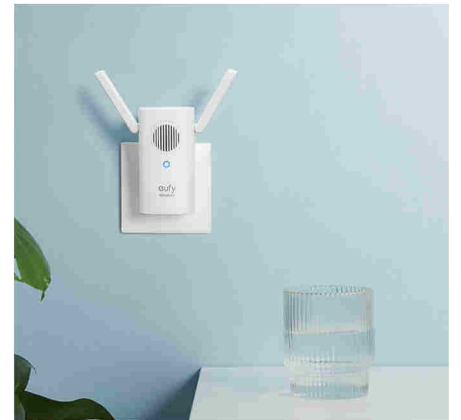

# See Them Get Back From the Big Game

Video Doorbell Slim  
(1080P, Battery-Powered)

1080P

1080P  
Resolution

Wide Dynamic  
Range

1 Charge  
≈ 120 Days

Free  
Local Storage

Human Body  
Detection

Multi-User  
Access

Weatherproof  
IP65-Rated

Two-Way  
Audio

- **Smart Human Detection**

The on-device AI instantly analyzes each event and accurately determines whether or not a human is present.

- **A Clearer View No Matter How Bright**

WDR allows you to see visitors in sharp detail as they approach your door against any backlighting.

- **Storage in Your Hand**

All recordings are stored directly onto your Wi-Fi Chime's SD card that is located inside your home.