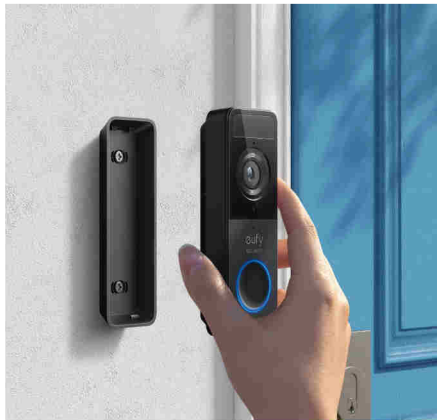

# See Them Get Back From the Big Game

Video Doorbell Slim  
(1080P, Battery-Powered)

1080P

1080P  
Resolution

Wide Dynamic  
Range

1 Charge  
≈ 120 Days

Free  
Local Storage

Human Body  
Detection

Multi-User  
Access

Weatherproof  
IP65-Rated

Two-Way  
Audio

- **Smart Human Detection**

The on-device AI instantly analyzes each event and accurately determines whether or not a human is present.

- **A Clearer View No Matter How Bright**

WDR allows you to see visitors in sharp detail as they approach your door against any backlighting.

- **Storage in Your Hand**

All recordings are stored directly onto your Wi-Fi Chime's SD card that is located inside your home.

- **See From Head to Toe**

The increased 4:3 Aspect Ratio ensures you get a full-body view of anyone who approaches.

- **Respond in Real-Time**

Speak directly to anyone who approaches your front door via two-way audio.