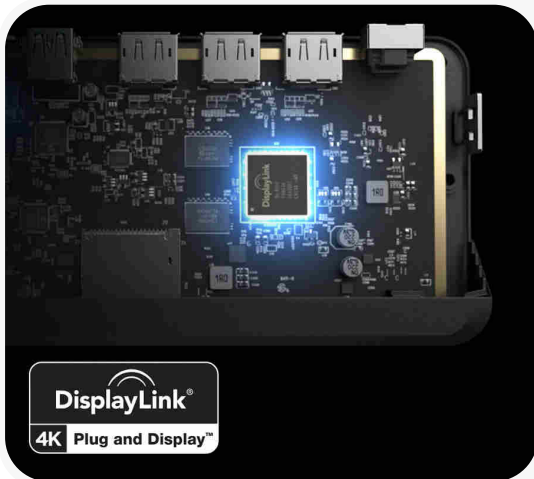

Made with DisplayLink

The DX2's DisplayLink technology boosts your connectivity, power and productivity at work.