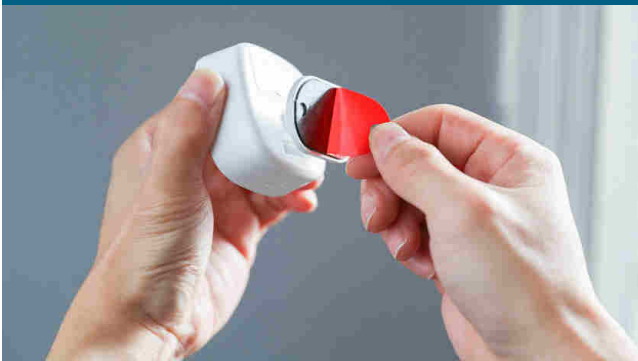

eufy Security Motion sensor

- The included battery provides up to 2 years of power for round-the-clock security.
- Detects motion within a 100° field of view up to 30 feet away
- Tailor the sensitivity of the motion sensor so that it only alerts when humans are in range—rather than the playful pet dog or cat.
- Notifies you as soon as motion is detected, sending a message to your phone via the eufy Security app

Installs in Seconds

2-Year Battery Life

Adjustable Sensitivity

Alerts HomeBase When Motion is Detected

100° Motion Coverage

Product Specifications

Battery	CR123A Battery	Dimensions	2.21*2.21*0.86inches (56.2*56.2*22mm)
MCU	CC1310	Weight	2.36 oz (67g)
Certification	FCC, CE, CP65	Operating Temperatures	14° to 122° F (-10° to 50° C)