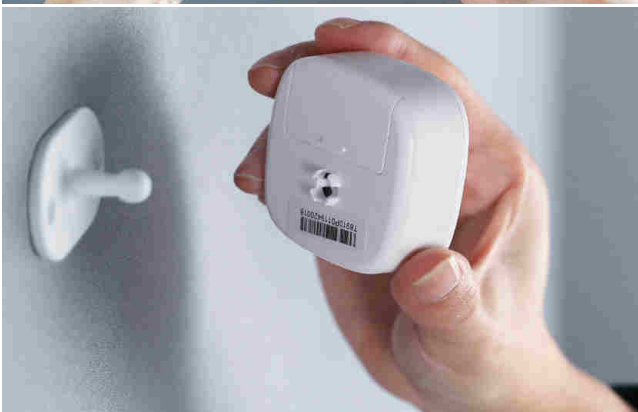

eufy Security Motion sensor

- The included battery provides up to 2 years of power for round-the-clock security.
- Detects motion within a 100° field of view up to 30 feet away
- Tailor the sensitivity of the motion sensor so that it only alerts when humans are in range—rather than the playful pet dog or cat.
- Notifies you as soon as motion is detected, sending a message to your phone via the eufy Security app

Installs in Seconds

2-Year Battery Life

Adjustable Sensitivity

Alerts HomeBase When Motion is Detected

100° Motion Coverage

Product Specifications

Battery	CR123A Battery	Dimensions	2.21*2.21*0.86inches (56.2*56.2*22mm)
MCU	CC1310	Weight	2.36 oz (67g)
Certification	FCC, CE, CP65	Operating Temperatures	14° to 122° F (-10° to 50° C)