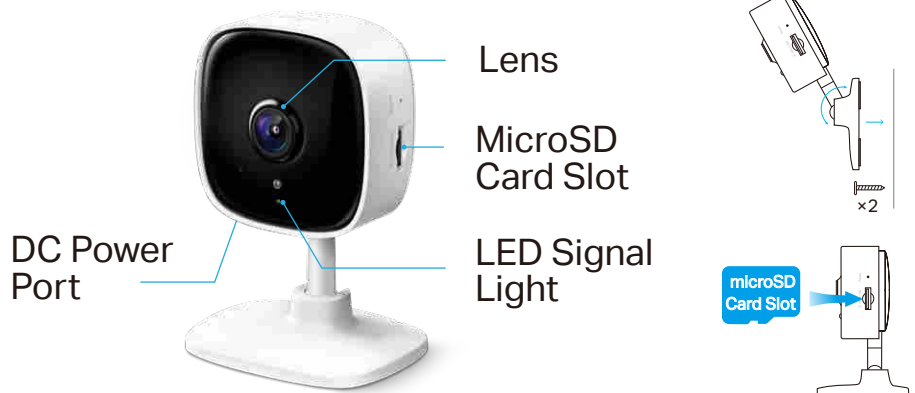

// Specifications

Network

- Frequency: 2.4GHz
- Wireless Security: WPA/WPA2-PSK
- Security: 128 bit AES encryption with SSL/TLS
- Protocol: TCP/IP, DHCP, ARP, ICMP, DNS, NTP, HTTP, HTTPS, UDP, ONVIF, RTSP

Others

- Certifications: CE, RoHS, RCM
- System Requirement: iOS 10+, Android 4.4+
- Package Contents:
  - Tapo C110 Camera
  - DC Power Adapter
  - Quick Start Guide
  - Mounting Screws
  - Mounting Template
- Operating Temperature: 0 °C ~ 40 °C (32°F ~ 104°F)
- Storage Temperature: -40°C~70°C (-40°F~158°F)
- Operating Humidity: 10%~90%RH, Non-condensing
- Storage Humidity: 5%~90%RH, Non-condensing

¹microSD card needs to be purchased separately. ^ΔThe data comes from TP-Link laboratory.

Specifications are subject to change without notice. All brands and product names are trademarks or registered trademarks of their respective holders.

©2021 TP-Link