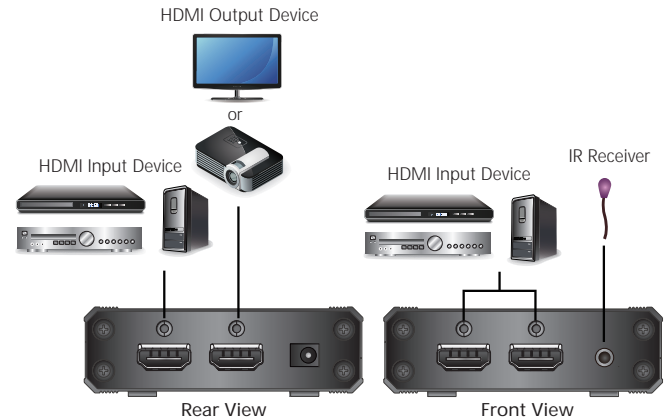

3-Port True 4K HDMI Switch VS381B

- The VS381B 3-Port True 4K HDMI Switch with Auto Switching provides you to switch 3 HDMI input sources to an HDMI display. It supports video resolutions up to True 4K (4096 x 2160 @ 60Hz 4:4:4), data rates up to 18 Gbps, HDR, 3D, Deep Color, and HD lossless audio formats. Furthermore, the VS381B offers switching methods between HDMI sources by front panel pushbuttons and IR remote control, enabling users to effortlessly select desired input.

Featuring above functionalities provides you a practical solution for auditorium, home theater, meeting rooms, trade shows, shopping centers, and more.

Features

- Allows up to 3 HDMI input sources to be transmitted to 1 HDMI output display
- Superior video quality – True 4K resolution of 4096 x 2160 / 3840 x 2160 @ 60Hz (4:4:4) up to 5m; HDR supported
- HDMI (3D, Deep Color, 4K, HDR10+, Dolby Vision, HLG)
- HDCP 2.2 compliant
- Auto switching mode for auto port selection
- Switching between HDMI input sources via front panel pushbuttons and IR remote control
- Supports IR extension
- Supports 7.1 channel audio output
- Clear LED indication of device status
- Plug-and-play – no software installation required