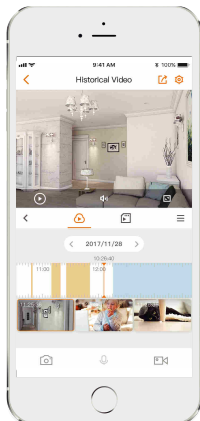

Bullet 2S 4MP

Model: IPC-F46FP/IPC-F46FN

4MP H.265 Bullet Wi-Fi Camera

Bullet 2S 4MP delivers 4MP live monitoring with a choice of 3.6mm@F1.2/6mm@F1.0 lens option. With big aperture lens and power image sensor, Bullet 2S 4MP supports full color night vision for clear-as day clarity even in pitch dark. With IP67 certified, the camera can be used outdoors under different weather conditions. With built-in spotlight and 110dB security siren, Bullet 2S 4MP actively keeps unwelcome visitors away from what you care about.

H.265 4MP QHD
See more than 1080P

Human Detection
Quickly find human targets in you home

Full Color Night Vision
F1.2/F1.0 big aperture lens guarantee clear-as day clarity even in pitch dark

Active Deterrence
Scare away unwelcome visitors with built-in spotlight and 110dB security siren

IP67
Weatherproof from dust and water

Two-way Talk
Real-time communicate with people at the camera

Diversified Storage
Supports NVR, Cloud Storage or Micro SD card (up to 256GB)

Alarm Notification
Sends instant motion-activated alerts to your mobile phone

Wi-Fi Connection
IEEE802.11b/g/n(2.4GHz)

Stay close with what you care

With Cloud service, you will have access to what you care as long as Internet is available. You can record daily or motion videos on Cloud and playback anytime anywhere.